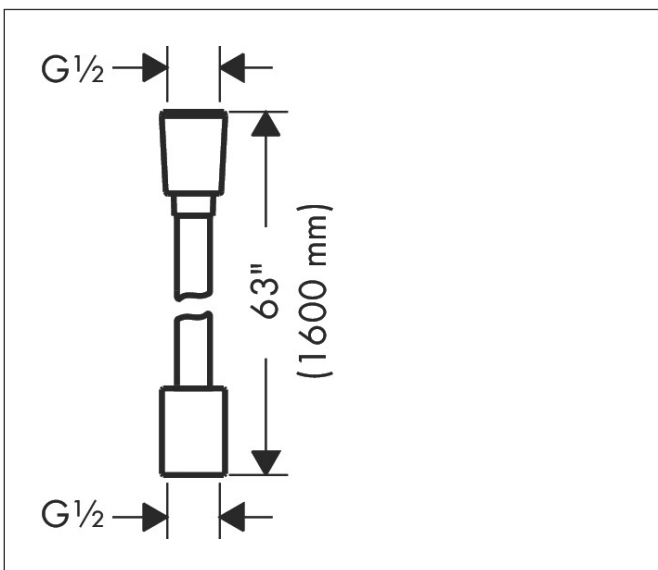

Drawing

Certificates/approvals