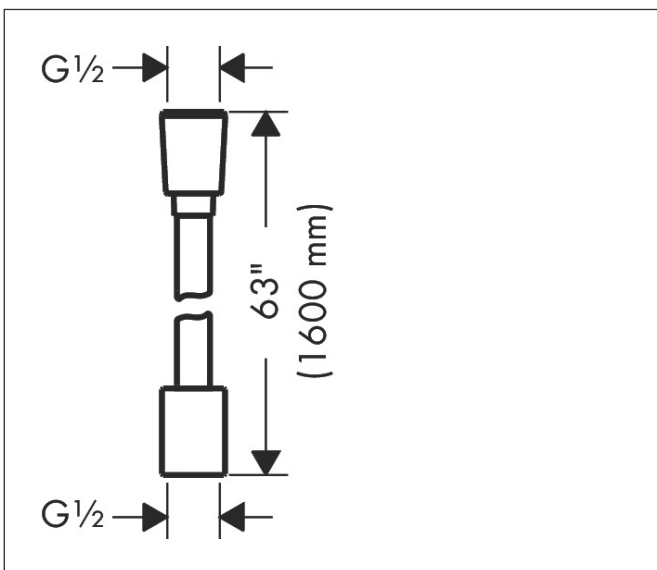

Drawing

Certificates/approvals