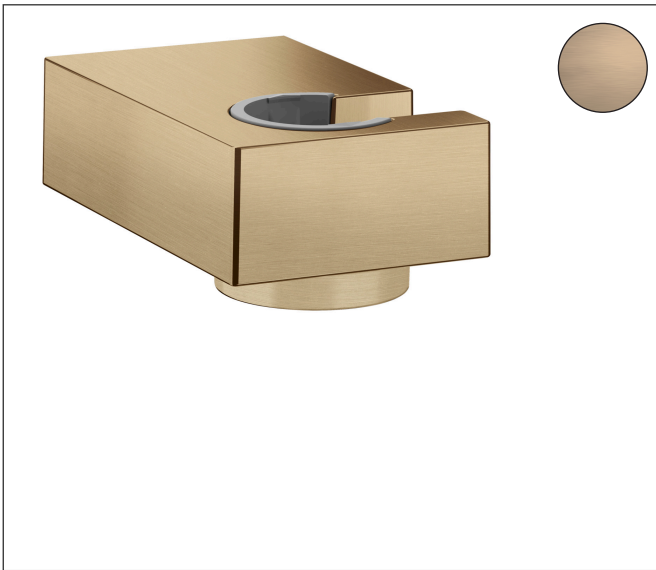

Brand hansgrohe
Art. Name Handshower Holder
Art. Nr. 28387141
Surface Brushed Bronze
Pos. 1

Product Picture

Features

- For hose with conical nut
- Wall-mounted
- Dimensions: 30 x 48 x 78 mm (HxWxD)
- Diameter drill hole: 25 mm
- 1 drill hole