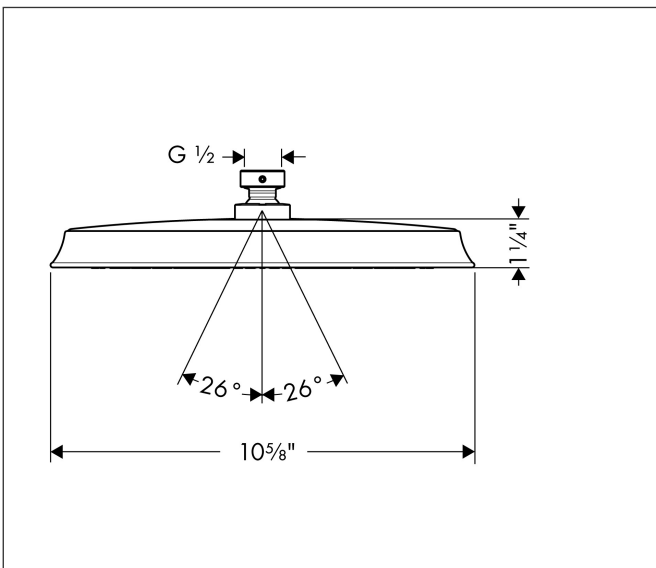

Brand hansgrohe
 Art. Name **Raindance Classic** Showerhead 240 1-Jet, 2.5 GPM
 Art. Nr. 28427671
 Surface matte black
 Pos. 1

Product Picture

Features

- Showerhead size: 240 mm
- Spray pattern: RainAir
- Maximum flow rate (at 3 bar): 9.5 l/min
- 180 no-clog spray nozzles
- Spray disc surface: fully finished matching spray face
- EcoAir Technology
- Spray disc removable for cleaning

Drawing

Technology

Spray Types