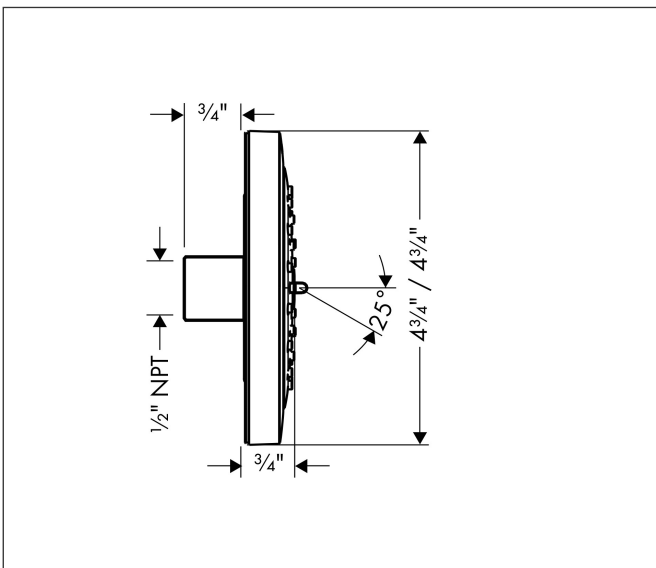

Brand hansgrohe
 Art. Name **PuraVida** Bodyspray 100
 Art. Nr. 28430001
 Surface Chrome
 Pos. 1

Product Picture

Drawing

Features

- Showerhead size: 100 mm
- Spray type adjustment by turning spray disc
- 360° spray adjustable
- Maximum flow rate (at 3 bar): 9.5 l/min
- Connection thread: 1/2" NPT
- Material: metal