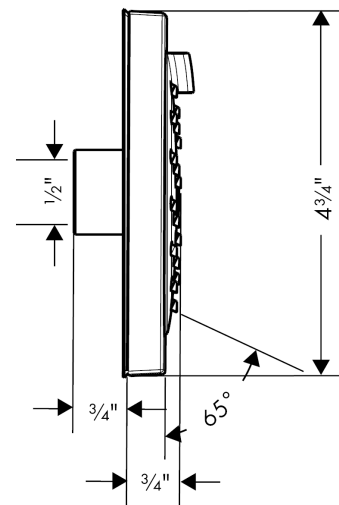

**Raindance S
Bodyspray Square**

Finishes : **chrome** Part no. : **28472001**

Description

Features

- 360° spray adjustable
- Continuous spray mode adjustment
- Flow: 2.5 GPM (9.5 L/Min)
- 1/2" NPT
- material: Plastic

Item details

List Price \$ 282.00

Technology

Compliance

Product image

Scale drawing

Raindance S
Bodyspray Square

Finishes : **chrome** Part no. : **28472001**

Exploded drawing

Year of production: >04/07

**Raindance S
Bodyspray Square**

Finishes : **chrome** Part no. : **28472001**

Spare parts list

Year of production: >**04/07**

Pos.	Description	Part no.	Price	PU
1	plug with service tool	95484000	-	1
2	filter packing	94246000	-	1