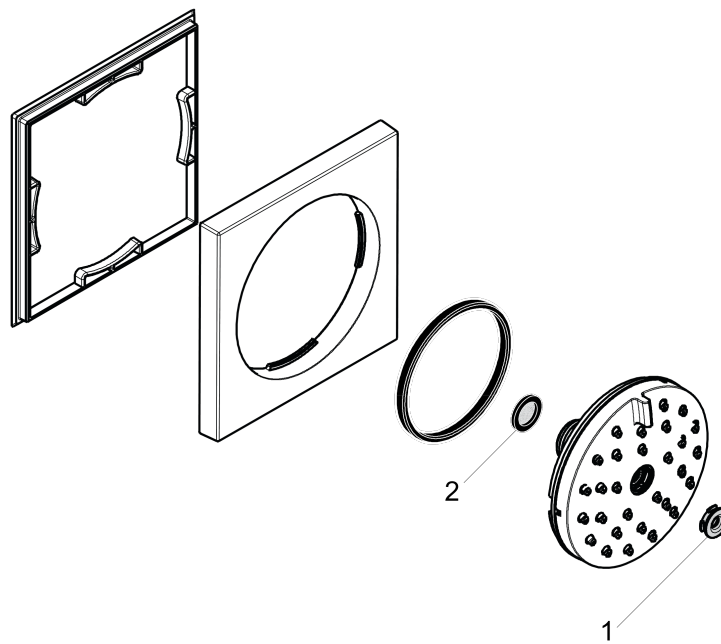

**Raindance S
Bodyspray Square**

Finishes : **chrome** Part no. : **28472001**

Description

Features

- 360° spray adjustable
- Continuous spray mode adjustment
- Flow: 2.5 GPM (9.5 L/Min)
- 1/2" NPT
- material: Plastic

Item details

List Price \$ 282.00

Technology

Compliance

Product image

Scale drawing

Raindance S
Bodyspray Square

Finishes : **chrome** Part no. : **28472001**

Exploded drawing

Year of production: >04/07

**Raindance S
Bodyspray Square**

Finishes : **chrome** Part no. : **28472001**

Spare parts list

Year of production: >**04/07**

Pos.	Description	Part no.	Price	PU
1	plug with service tool	95484000	-	1
2	filter packing	94246000	-	1