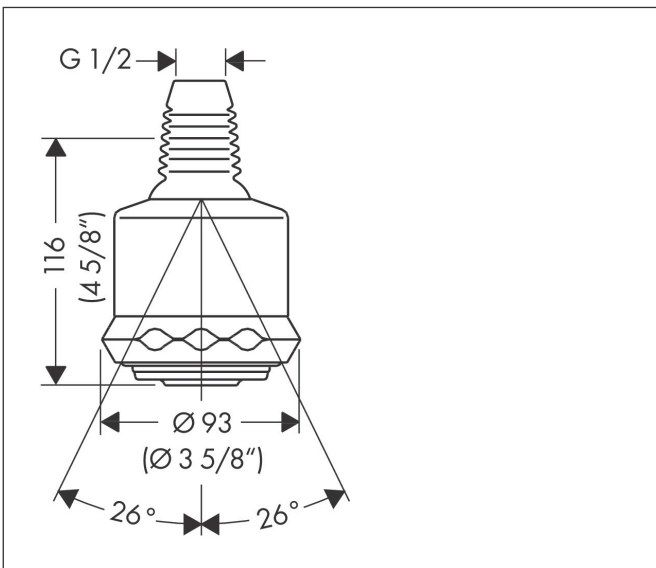

Drawing

Technology

Spray Types