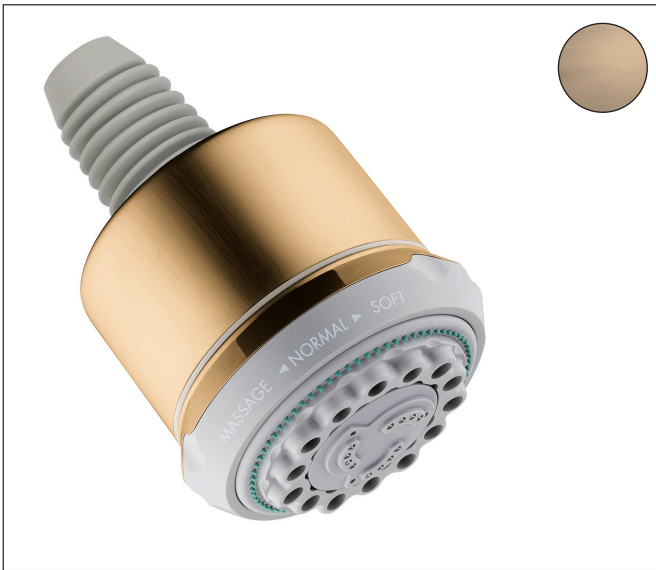

Brand hansgrohe  
 Art. Name **Clubmaster** Showerhead 3-Jet, 2.5 GPM  
 Art. Nr. 28496141  
 Surface Brushed Bronze  
 Pos. 1

## Product Picture

## Features

- Spray pattern: Stream, Massage spray, Soft spray
- Maximum flow rate (at 3 bar): 9.5 l/min
- Adjustment with shift on overhead shower
- 72 no-clog spray nozzles
- Spray disc surface: grey