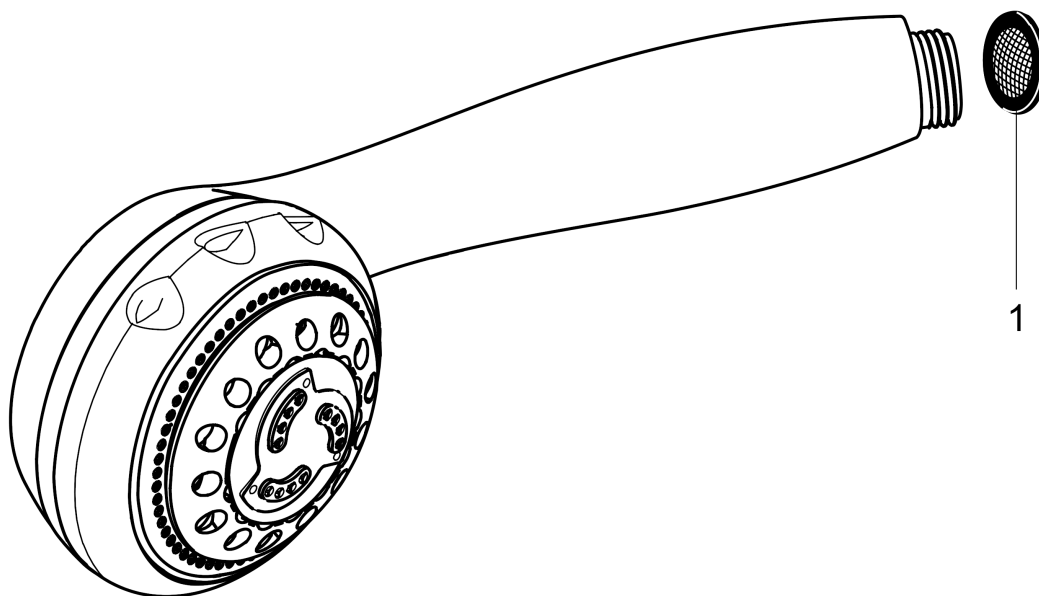

Clubmaster
Handshower 3-Jet, 2.5 GPM
 Finishes : **chrome** Part no. : **28525001**

Description

Features

- 72 no-clog spray channels
- Spray modes: Full, Soft spray, Pulsating Massage
- Flow: 2.5 GPM (9.5 L/Min)

Item details

List Price \$ 243.00

Technology

Compliance

Product image

Scale drawing

Clubmaster
Handshower 3-Jet, 2.5 GPM
Finishes : **chrome** Part no. : **28525001**

Exploded drawing

Year of production: >04/03

Clubmaster
Handshower 3-Jet, 2.5 GPM
 Finishes : **chrome** Part no. : **28525001**

Spare parts list

Year of production: >04/03

Pos.	Description	Part no.	Price	PU
1	filter packing	94246000	-	1