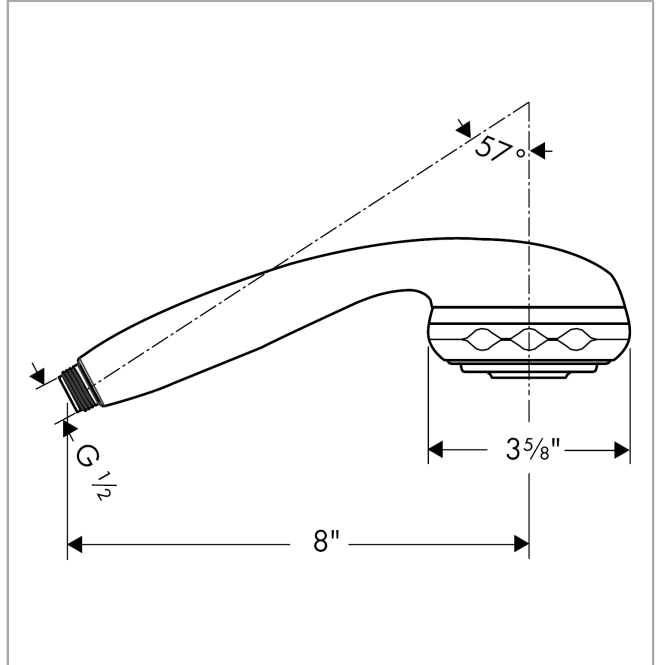

Clubmaster
Handshower 3-Jet, 2.5 GPM
 Finishes : **chrome** Part no. : **28525001**

Description

Features

- 72 no-clog spray channels
- Spray modes: Full, Soft spray, Pulsating Massage
- Flow: 2.5 GPM (9.5 L/Min)

Item details

List Price \$ 243.00

Technology

Compliance

Product image

Scale drawing

Clubmaster
Handshower 3-Jet, 2.5 GPM
Finishes : **chrome** Part no. : **28525001**

Exploded drawing

Year of production: >04/03

Clubmaster
Handshower 3-Jet, 2.5 GPM
 Finishes : **chrome** Part no. : **28525001**

Spare parts list

Year of production: >04/03

Pos.	Description	Part no.	Price	PU
1	filter packing	94246000	-	1