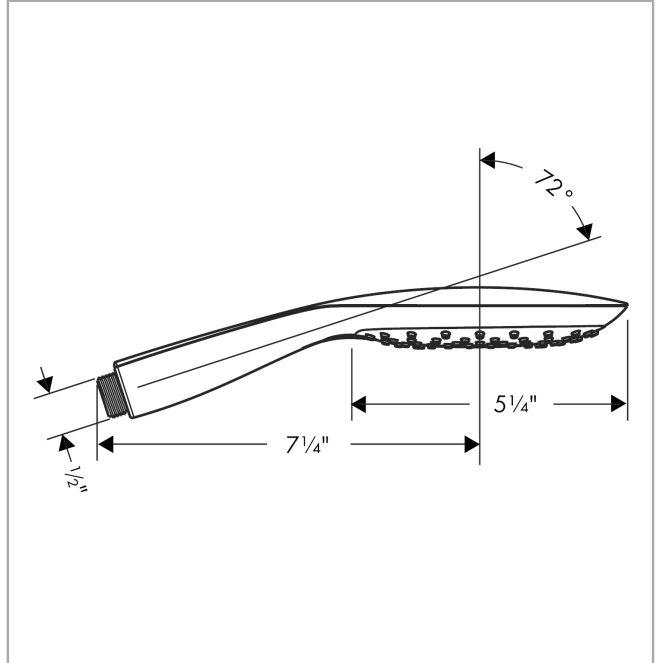

PuraVida
Handshower 150 3-Jet, 2.5 GPM
 Finishes : **chrome** Part no. : **28557001**

Description

Features

- Select button for comfortable alternation of spray modes
- 81 no-clog spray channels
- Spray modes: RainAir, Mix, CaresseAir
- Flow: 2.5 GPM (9.5 L/Min)
- The adjustable handshower holder on this model should not be used with a handshower with a spray face larger than 125 mm (5") in diameter

Item details

List Price \$ 245.00

Technology

Compliance

Product image

Scale drawing

PuraVida
Handshower 150 3-Jet, 2.5 GPM
Finishes : chrome Part no. : 28557001

Exploded drawing

Year of production: >10/09

PuraVida
Handshower 150 3-Jet, 2.5 GPM
 Finishes : **chrome** Part no. : **28557001**

Spare parts list

Year of production: >**10/09**

Pos.	Description	Part no.	Price	PU
1	filter packing	94246000	-	1
a	flow limiter (9 l/min)	98894000	-	1