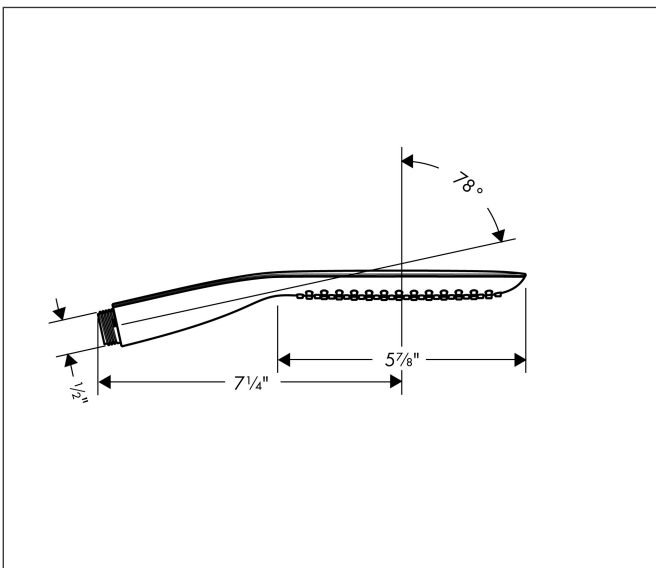

Brand hansgrohe
 Art. Name **PuraVida** Handshower 120 1-Jet, 2.5 GPM
 Art. Nr. 28558001
 Surface Chrome
 Pos. 1

Product Picture

Features

- Spray pattern: Rain
- 67 no-clog spray nozzles
- Spray disc surface: easy cleanable plastic spray disc
- Maximum flow rate (at 3 bar): 9.5 l/min

Drawing

Technology

Spray Types