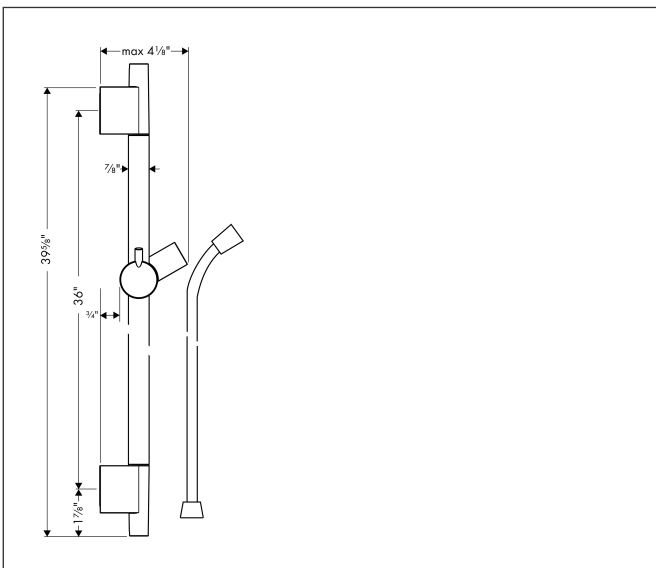

Drawing

Certificates/approvals