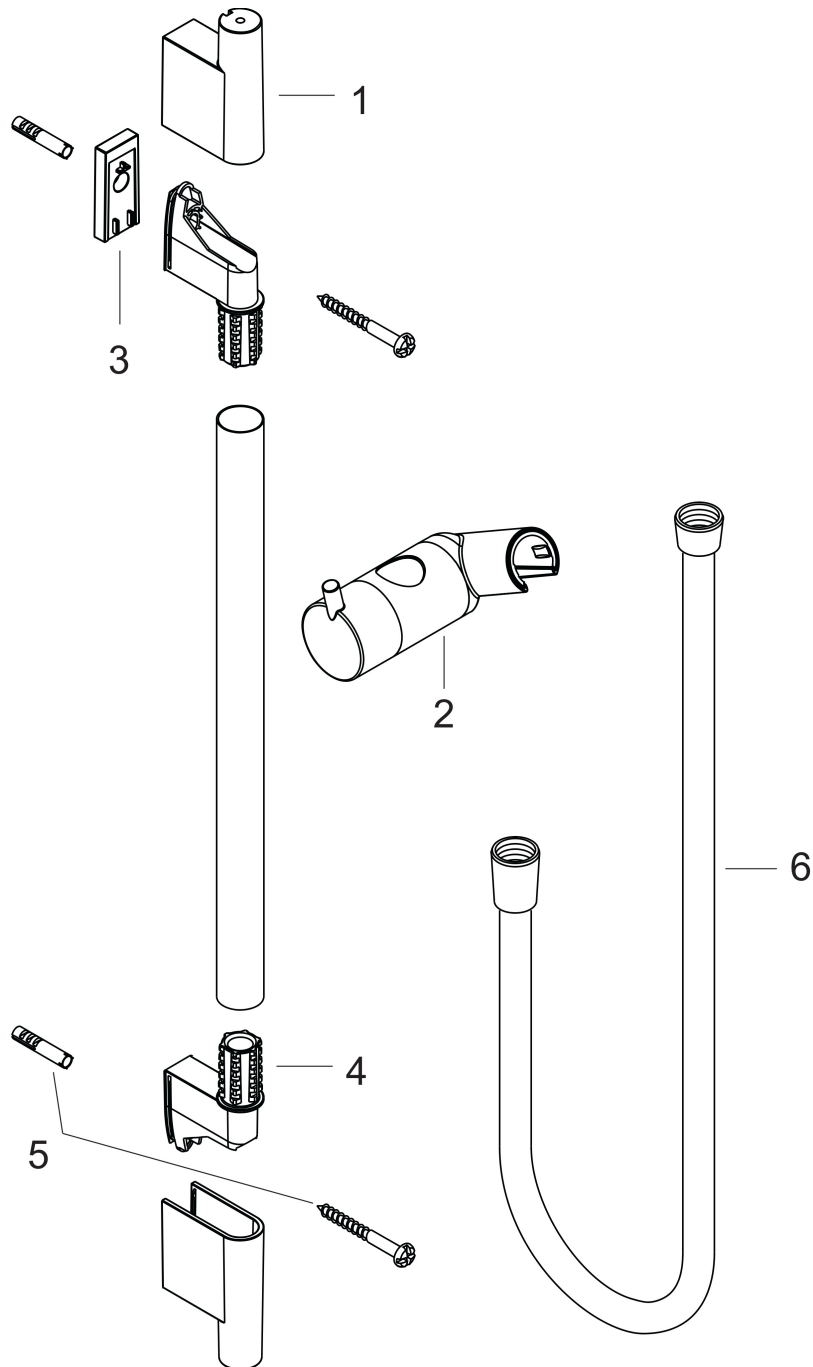

## Features

- Consists of: wallbar, handshower hose, slider
- pipe length: 28 1/4"
- wallbar diameter: 7/8"
- Profile pipe: round
- slider adjustable

## Drawing

## Spare Parts Drawings for build year: >07/19

Brand hansgrohe  
 Art. Name **Unica** Wallbar S, 24"  
 Art. Nr. 28632140  
 Surface Brushed Bronze  
 Pos. 1

## Spare parts list for build year: >07/19

Pos.	Description	Article number
1	cover	97709140
2	support, assy	97651140
3	tile-matching-disk 7 mm	97450000
4	wall support	96275000
5	mounting set	96179000
6	shower hose Isiflex'B 1,60 m	28276140