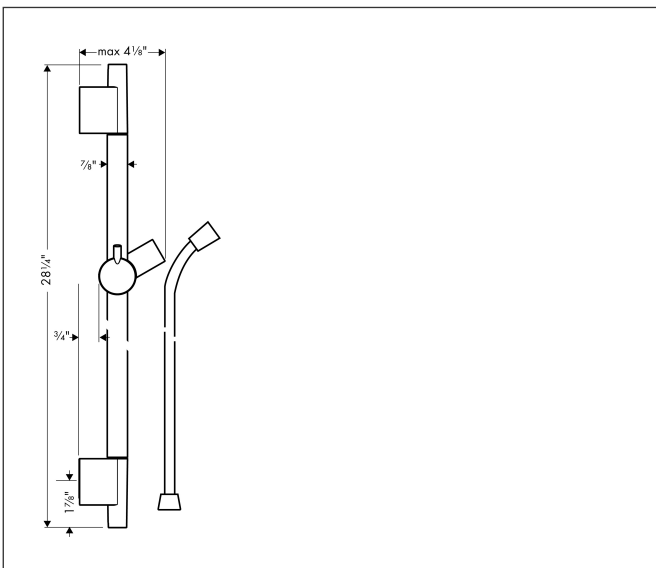

Brand hansgrohe  
 Art. Name **Unica** Wallbar S, 24"  
 Art. Nr. 28632140  
 Surface Brushed Bronze  
 Pos. 1

## Features

- Consists of: wallbar, handshower hose, slider
- pipe length: 28 1/4"
- wallbar diameter: 7/8"
- Profile pipe: round
- slider adjustable

## Certificates/approvals

Brand hansgrohe  
Art. Name **Unica** Wallbar S, 24"  
Art. Nr. 28632140  
Surface Brushed Bronze  
Pos. 1

## Spare Parts Drawings for build year: >07/19

Brand hansgrohe  
 Art. Name **Unica** Wallbar S, 24"  
 Art. Nr. 28632140  
 Surface Brushed Bronze  
 Pos. 1