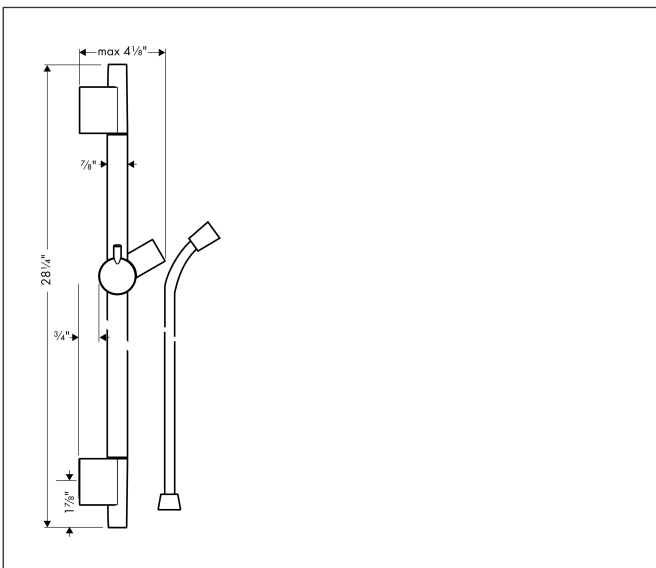

Drawing

Certificates/approvals