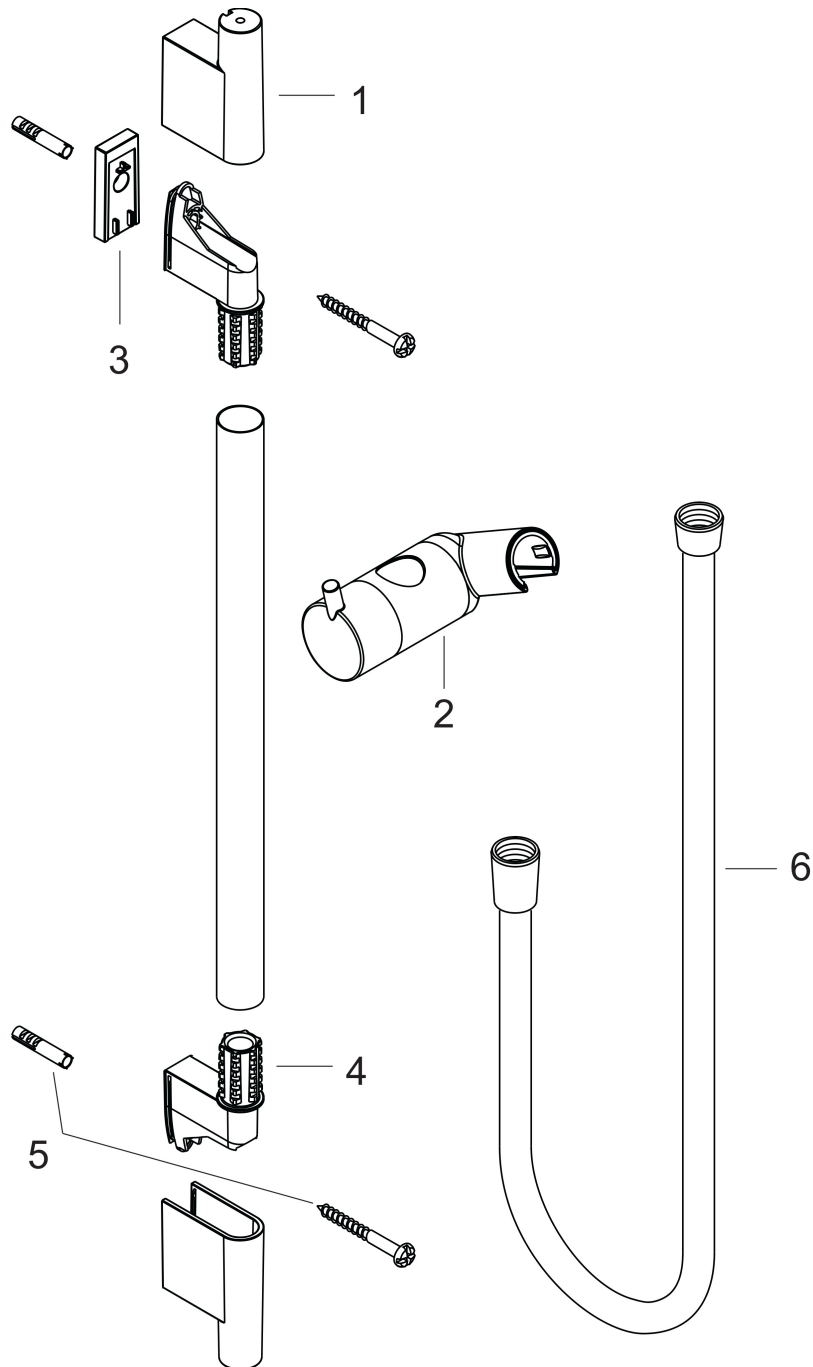

Brand hansgrohe
 Art. Name **Unica** Wallbar S, 24"
 Art. Nr. 28632340
 Surface Brushed Black Chrome
 Pos. 1

Product Picture

Features

- Consists of: wallbar, handshower hose, slider
- pipe length: 28 1/4"
- wallbar diameter: 7/8"
- Profile pipe: round
- slider adjustable

Drawing

Certificates/approvals

Brand hansgrohe
Art. Name **Unica** Wallbar S, 24"
Art. Nr. 28632340
Surface Brushed Black Chrome
Pos. 1

Spare Parts Drawings for build year: >11/19

Brand hansgrohe
 Art. Name **Unica** Wallbar S, 24"
 Art. Nr. 28632340
 Surface Brushed Black Chrome
 Pos. 1

Spare parts list for build year: >11/19

Pos.	Description	Article number
1	cover	97709340
2	support, assy	97651340
3	tile-matching-disk 7 mm	97450000
4	wall support	96275000
5	mounting set	96179000
6	shower hose Isiflex'B 1,60 m	28276340