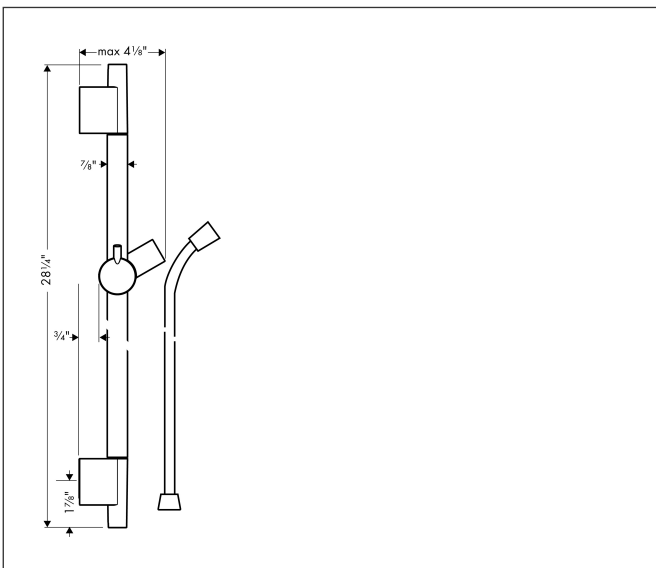

Brand hansgrohe
 Art. Name **Unica** Wallbar S, 24"
 Art. Nr. 28632340
 Surface Brushed Black Chrome
 Pos. 1

Product Picture

Features

- Consists of: wallbar, handshower hose, slider
- pipe length: 28 1/4"
- wallbar diameter: 7/8"
- Profile pipe: round
- slider adjustable

Drawing

Certificates/approvals

Brand hansgrohe
Art. Name **Unica** Wallbar S, 24"
Art. Nr. 28632340
Surface Brushed Black Chrome
Pos. 1

Spare Parts Drawings for build year: >11/19

Brand hansgrohe
 Art. Name **Unica** Wallbar S, 24"
 Art. Nr. 28632340
 Surface Brushed Black Chrome
 Pos. 1

Spare parts list for build year: >11/19

Pos.	Description	Article number
1	cover	97709340
2	support, assy	97651340
3	tile-matching-disk 7 mm	97450000
4	wall support	96275000
5	mounting set	96179000
6	shower hose Isiflex'B 1,60 m	28276340