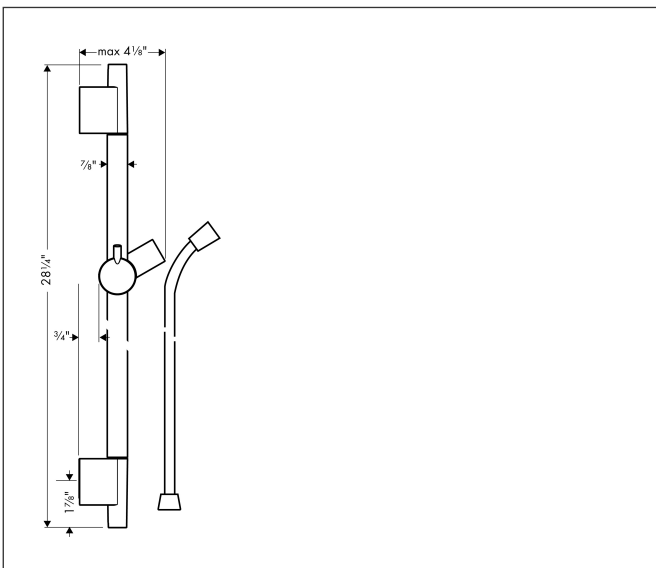

Brand hansgrohe
 Art. Name **Unica** Wallbar S, 24"
 Art. Nr. 28632670
 Surface Matte Black
 Pos. 1

Product Picture

Features

- Consists of: wallbar, handshower hose, slider
- pipe length: 28 1/4"
- wallbar diameter: 7/8"
- Profile pipe: round
- slider adjustable

Drawing

Certificates/approvals

Brand hansgrohe
Art. Name **Unica** Wallbar S, 24"
Art. Nr. 28632670
Surface Matte Black
Pos. 1

Spare Parts Drawings for build year: >08/19

Brand hansgrohe
 Art. Name **Unica** Wallbar S, 24"
 Art. Nr. 28632670
 Surface Matte Black
 Pos. 1

Spare parts list for build year: >08/19

Pos.	Description	Article number
1	cover	97709670
2	support, assy	97651670
3	tile-matching-disk 7 mm	97450000
4	wall support	96275000
5	mounting set	96179000
6	shower hose Isiflex'B 1,60 m	28276670