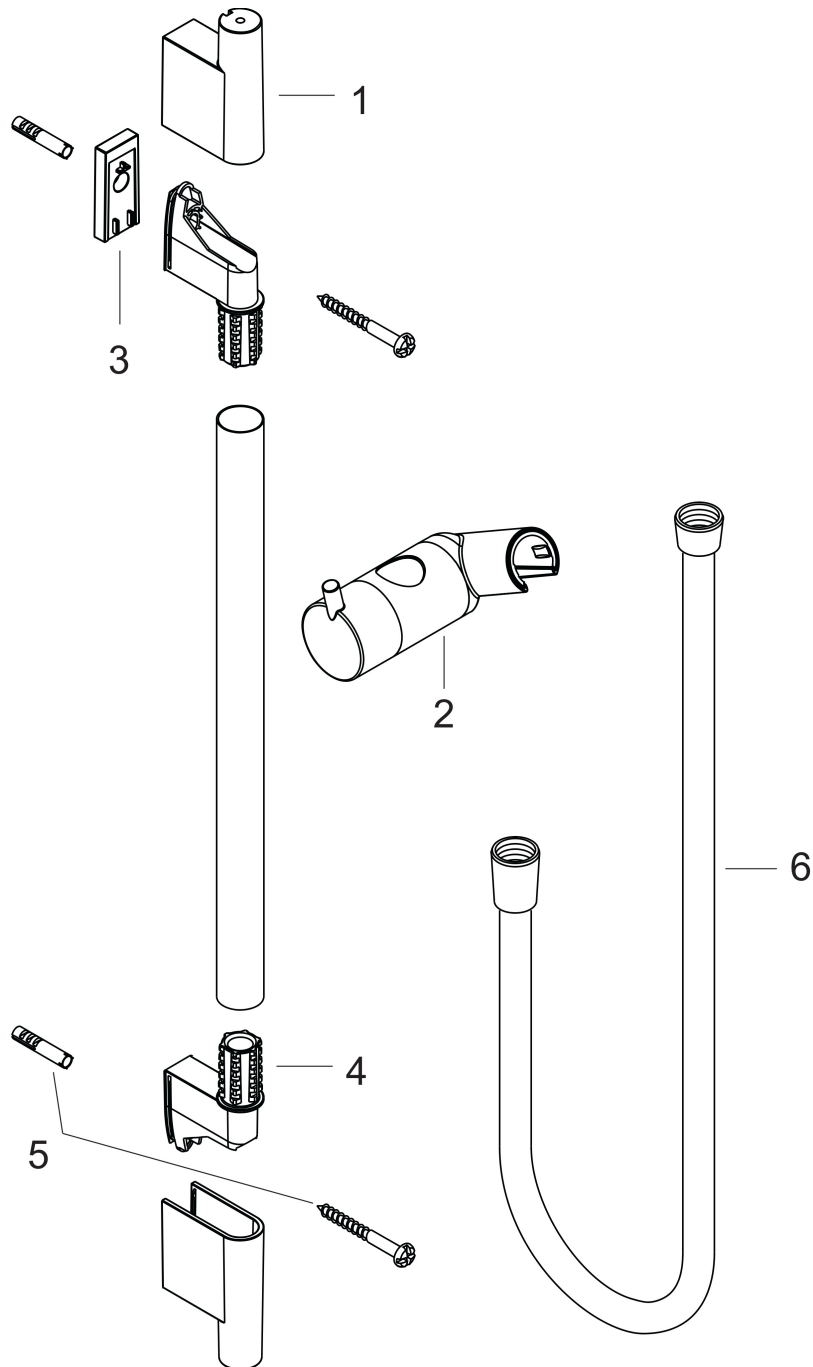

Brand hansgrohe
 Art. Name **Unica** Wallbar S, 24"
 Art. Nr. 28632670
 Surface Matte Black
 Pos. 1

Product Picture

Features

- Consists of: wallbar, handshower hose, slider
- pipe length: 28 1/4"
- wallbar diameter: 7/8"
- Profile pipe: round
- slider adjustable

Drawing

Certificates/approvals

Brand hansgrohe
Art. Name **Unica** Wallbar S, 24"
Art. Nr. 28632670
Surface Matte Black
Pos. 1

Spare Parts Drawings for build year: >08/19

Brand hansgrohe
 Art. Name **Unica** Wallbar S, 24"
 Art. Nr. 28632670
 Surface Matte Black
 Pos. 1

Spare parts list for build year: >08/19

Pos.	Description	Article number
1	cover	97709670
2	support, assy	97651670
3	tile-matching-disk 7 mm	97450000
4	wall support	96275000
5	mounting set	96179000
6	shower hose Isiflex'B 1,60 m	28276670