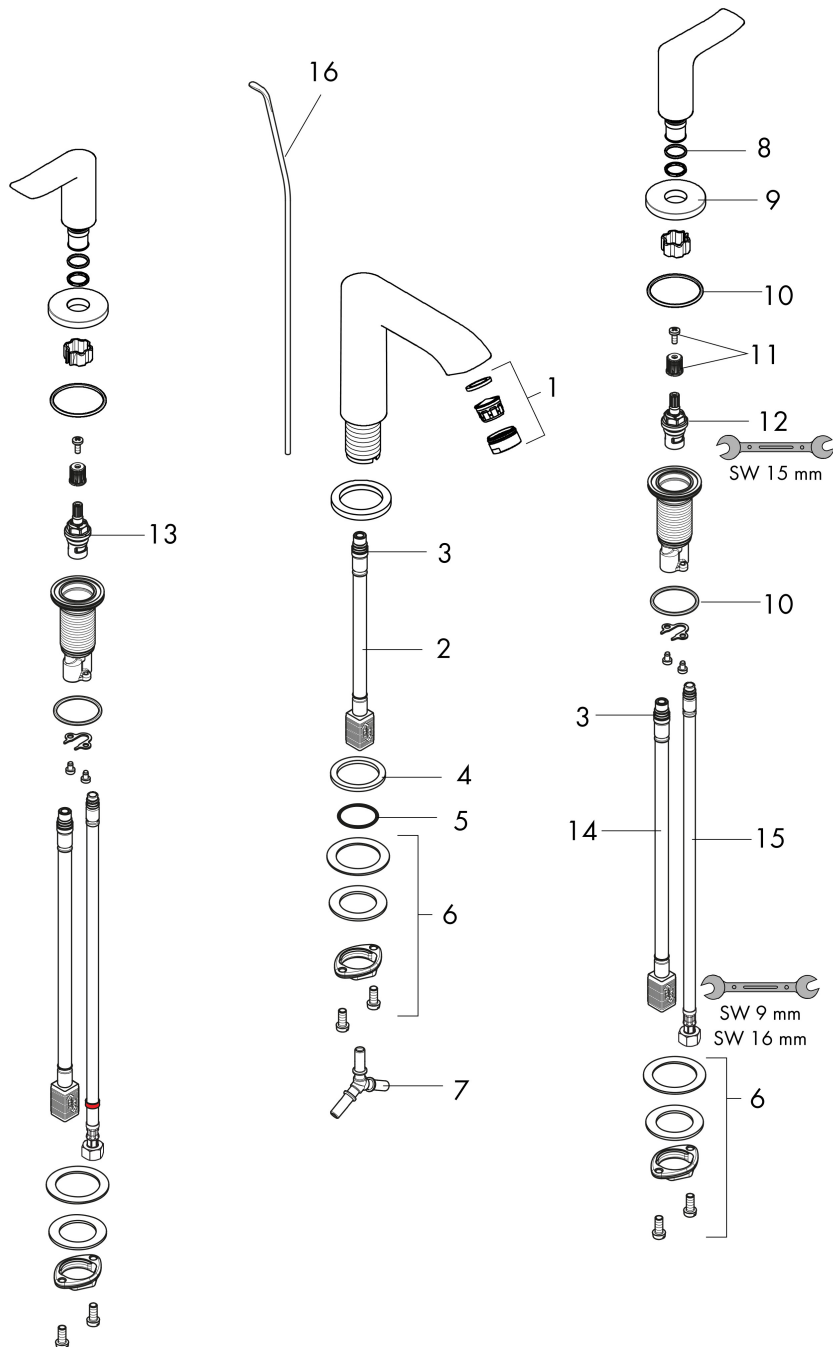

Brand hansgrohe
 Art. Name **Metris** Widespread Faucet 100 with Pop-Up Drain, 0.5 GPM
 Art. Nr. 31124001
 Surface Chrome
 Pos. 1

Product Picture

Features

- Handle design: lever handle
- Spray pattern: Aerated spray
- Maximum flow rate (at 3 bar): 1.9 l/min
- Ceramic valves hot/cold 90°
- Pop-up drain G 1

Drawing

Technology

Brand hansgrohe
 Art. Name **Metris** Widespread Faucet 100 with Pop-Up Drain, 0.5 GPM
 Art. Nr. 31124001
 Surface Chrome
 Pos. 1

Spare Parts Drawings for build year: >08/22

Brand hansgrohe
 Art. Name **Metris** Widespread Faucet 100 with Pop-Up Drain, 0.5 GPM
 Art. Nr. 31124001
 Surface Chrome
 Pos. 1

Spare parts list for build year: >08/22

Pos.	Description	Article number
1	aerator M24x1 (1,9 l/min)	93502000
2	null	92913000
3	O-ring 8x1,75	97827000
4	flat seal	98749000
5	O-ring 26x4	92191000
6	null	92909000
7	hose connection angel	92905000
8	O-Ring 14x1,5	98201000
9	escutcheon for handle	92956000
10	null	92907000
11	handle fixing set	98932000
12	shut off unit left closing	95366001
13	shut off unit right closing	98817001
14	null	92914000
15	connection hose 18½" M8x0,75 3/8"	96321001
16	pull rod	96657000
a	pop up waste	88509000
b	O-ring 7x1,5	98422000