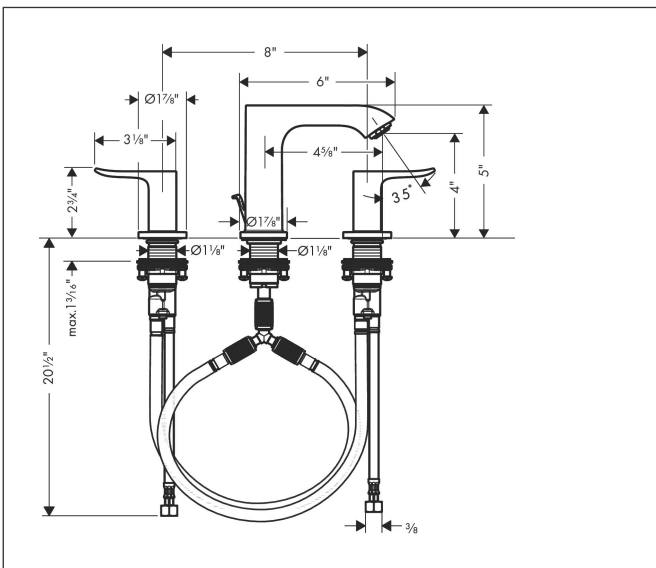

Brand hansgrohe
 Art. Name **Metris** Widespread Faucet 100 with Pop-Up Drain, 0.5 GPM
 Art. Nr. 31124001
 Surface Chrome
 Pos. 1

Product Picture

Features

- Handle design: lever handle
- Spray pattern: Aerated spray
- Maximum flow rate (at 3 bar): 1.9 l/min
- Ceramic valves hot/cold 90°
- Pop-up drain G 1

Drawing

Technology

Brand hansgrohe
 Art. Name **Metris** Widespread Faucet 100 with Pop-Up Drain, 0.5 GPM
 Art. Nr. 31124001
 Surface Chrome
 Pos. 1

Spare Parts Drawings for build year: >08/22

Brand hansgrohe
 Art. Name **Metris** Widespread Faucet 100 with Pop-Up Drain, 0.5 GPM
 Art. Nr. 31124001
 Surface Chrome
 Pos. 1

Spare parts list for build year: >08/22

Pos.	Description	Article number
1	aerator M24x1 (1,9 l/min)	93502000
2	null	92913000
3	O-ring 8x1,75	97827000
4	flat seal	98749000
5	O-ring 26x4	92191000
6	null	92909000
7	hose connection angel	92905000
8	O-Ring 14x1,5	98201000
9	escutcheon for handle	92956000
10	null	92907000
11	handle fixing set	98932000
12	shut off unit left closing	95366001
13	shut off unit right closing	98817001
14	null	92914000
15	connection hose 18½" M8x0,75 3/8"	96321001
16	pull rod	96657000
a	pop up waste	88509000
b	O-ring 7x1,5	98422000