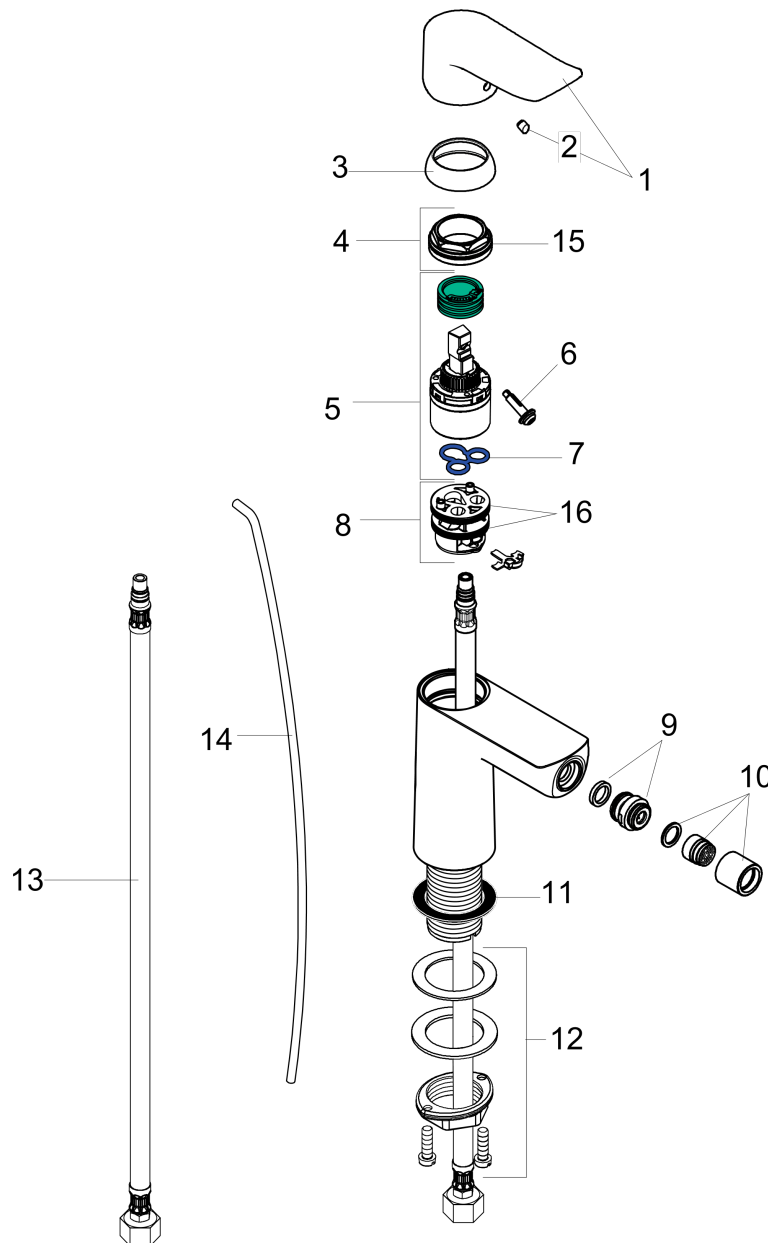

Metris

Single-Hole Bidet Faucet

Finishes : **chrome** Part no. : **31280001**

Description

Features

- Pivoting aerator
- Ceramic cartridge
- Includes pop-up drain

Item details

List Price \$ 381.00

Compliance

Product image

Scale drawing

Metris
Single-Hole Bidet Faucet
 Finishes : **chrome** Part no. : **31280001**

Exploded drawing

Year of production: >12/11

Metris

Single-Hole Bidet Faucet

Finishes : **chrome** Part no. : **31280001**

Spare parts list

Year of production: >12/11

Pos.	Description	Part no.	Price	PU
1	handle	95519000	-	1
2	screw cover	96338000	-	1
3	flange	97406000	-	1
4	nut	97209000	-	1
5	cartridge, assy	92730000	-	1
6	locking screw for handle	95140000	-	1
7	seal	95008000	-	1
8	adapter for cartridge	98750000	-	1
9	ball joint	97362000	-	1
10	aerator laminar M16x1 (7 l/min)	97360000	-	1
11	flat seal	98749000	-	1
12	fixing set (Ø 32)	13961000	-	1
13	connection hose 18½" M8x0,75 3/8"	96321001	-	1
14	pull rod	96657000	-	1
15	O-Ring 32x2	98193000	-	1
16	O-Ring 30x2	98186000	-	1
a	fixation extension 35 mm	13898000	-	1
b	pop up waste	88509000	-	1