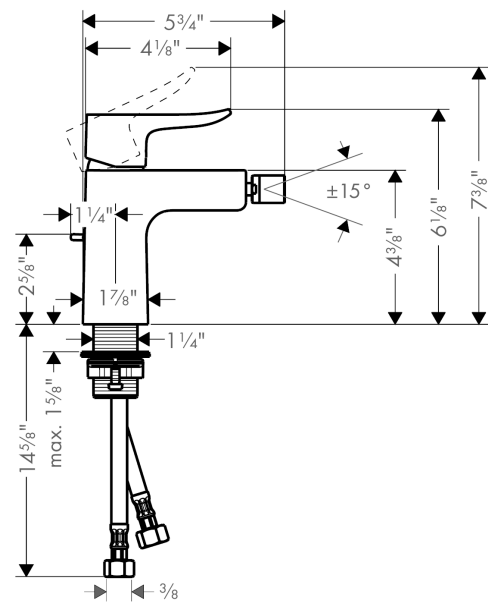

Metris

Single-Hole Bidet Faucet

Finishes : **chrome** Part no. : **31280001**

Description

Features

- Pivoting aerator
- Ceramic cartridge
- Includes pop-up drain

Item details

List Price \$ 381.00

Compliance

Product image

Scale drawing

Metris
Single-Hole Bidet Faucet
 Finishes : **chrome** Part no. : **31280001**

Exploded drawing

Year of production: >12/11

Metris

Single-Hole Bidet Faucet

Finishes : **chrome** Part no. : **31280001**

Spare parts list

Year of production: >12/11

Pos.	Description	Part no.	Price	PU
1	handle	95519000	-	1
2	screw cover	96338000	-	1
3	flange	97406000	-	1
4	nut	97209000	-	1
5	cartridge, assy	92730000	-	1
6	locking screw for handle	95140000	-	1
7	seal	95008000	-	1
8	adapter for cartridge	98750000	-	1
9	ball joint	97362000	-	1
10	aerator laminar M16x1 (7 l/min)	97360000	-	1
11	flat seal	98749000	-	1
12	fixing set (Ø 32)	13961000	-	1
13	connection hose 18½" M8x0,75 3/8"	96321001	-	1
14	pull rod	96657000	-	1
15	O-Ring 32x2	98193000	-	1
16	O-Ring 30x2	98186000	-	1
a	fixation extension 35 mm	13898000	-	1
b	pop up waste	88509000	-	1