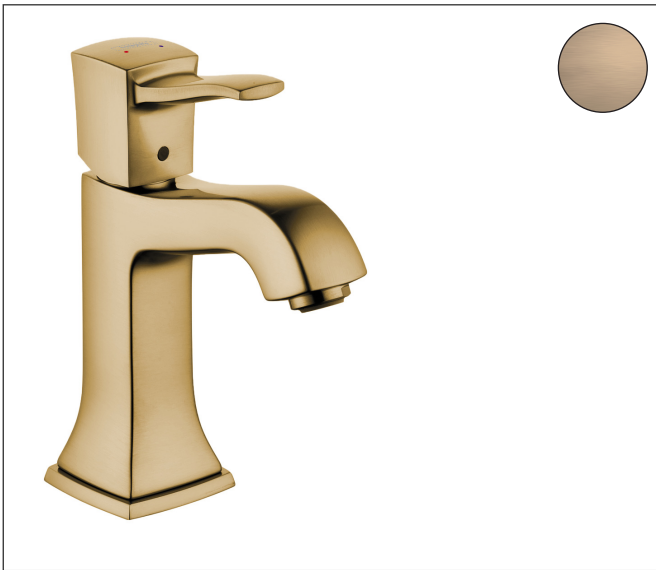

Brand hansgrohe  
 Art. Name **Metropol Classic** Single-Hole Faucet 110 with Pop-Up Drain, 1.2 GPM  
 Art. Nr. 31300141  
 Surface Brushed Bronze  
 Pos. 1

## Product Picture

## Features

- Handle design: lever handle
- Spray pattern: aerated spray
- Maximum flow rate (at 3 bar): 4.5 l/min
- Ceramic cartridge
- Pop-up drain G 1