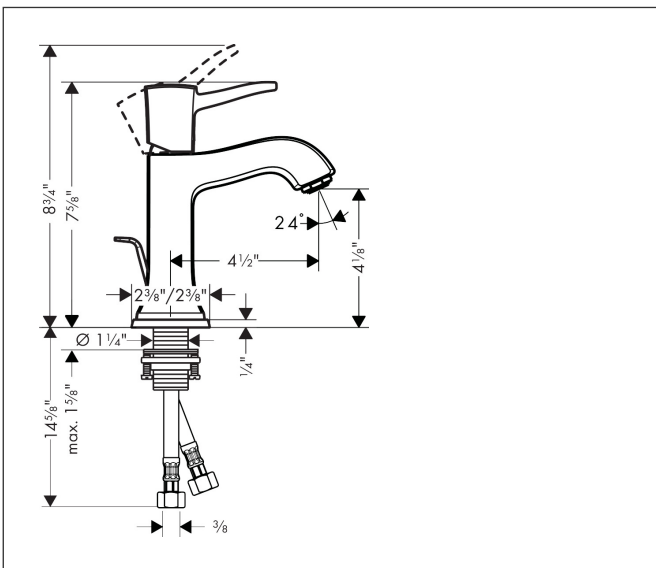

Brand hansgrohe
Art. Name **Metropol Classic** Single-Hole Faucet 110 with Pop-Up Drain, 1.2 GPM
Art. Nr. 31300141
Surface Brushed Bronze
Pos. 1

Product Picture

Features

- Handle design: lever handle
- Spray pattern: aerated spray
- Maximum flow rate (at 3 bar): 4.5 l/min
- Ceramic cartridge
- Pop-up drain G 1

Drawing

Technology