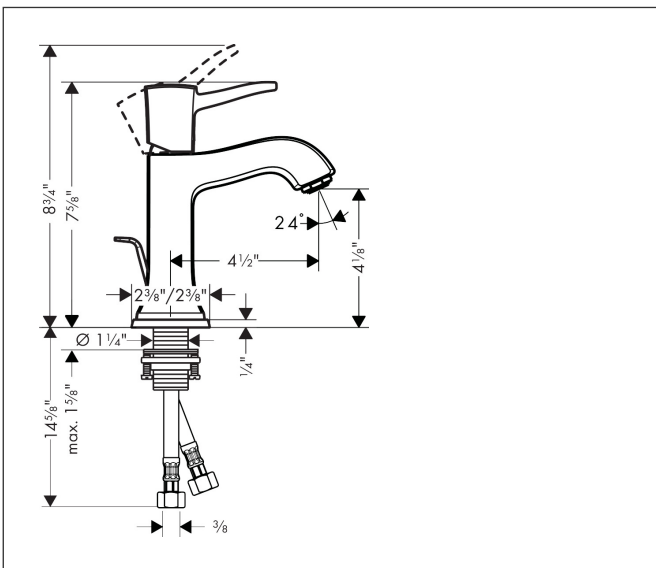

Brand hansgrohe
 Art. Name **Metropol Classic** Single-Hole Faucet 110 with Pop-Up Drain, 1.2 GPM
 Art. Nr. 31300671
 Surface matte black
 Pos. 1

Product Picture

Features

- Handle design: lever handle
- Spray pattern: aerated spray
- Maximum flow rate (at 3 bar): 4.5 l/min
- Ceramic cartridge
- Pop-up drain G 1

Drawing

Technology