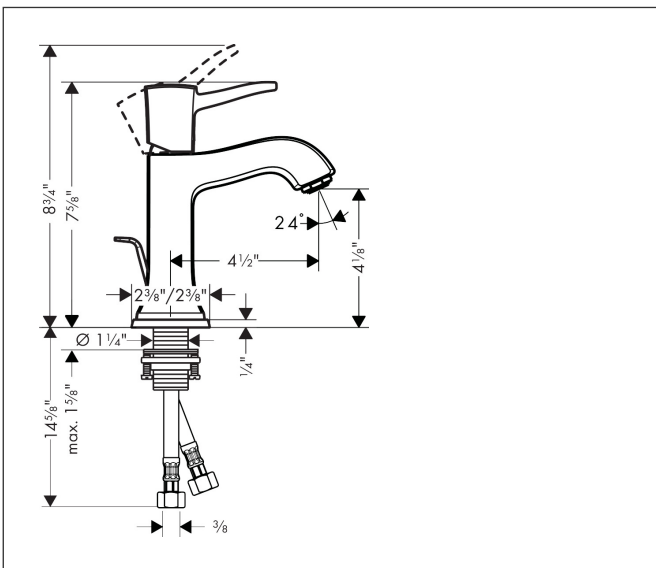

Brand hansgrohe
 Art. Name **Metropol Classic** Single-Hole Faucet 110 with Pop-Up Drain, 1.2 GPM
 Art. Nr. 31300831
 Surface polished nickel
 Pos. 1

Product Picture

Features

- Handle design: lever handle
- Spray pattern: aerated spray
- Maximum flow rate (at 3 bar): 4.5 l/min
- Ceramic cartridge
- Pop-up drain G 1

Drawing

Technology