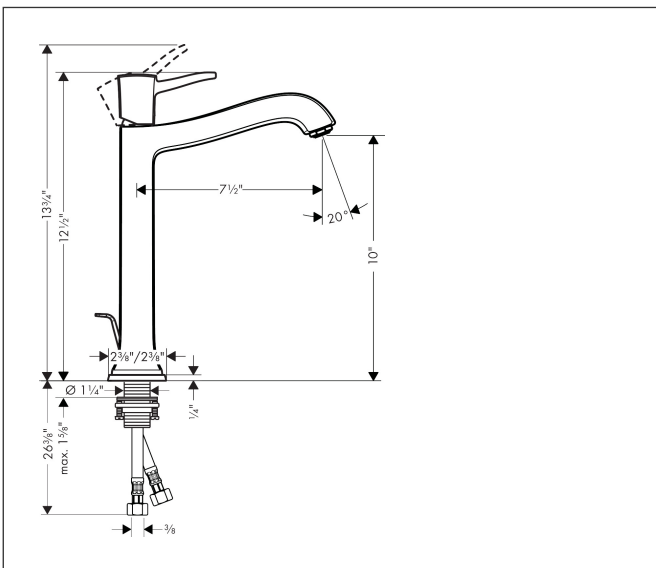

Brand hansgrohe
Art. Name **Metropol Classic** Single-Hole Faucet 260 with Pop-Up Drain, 1.2 GPM
Art. Nr. 31303141
Surface Brushed Bronze
Pos. 1

Product Picture

Features

- Handle design: lever handle
- Spray pattern: aerated spray
- Maximum flow rate (at 3 bar): 4.5 l/min
- Ceramic cartridge
- Pop-up drain G 1

Drawing

Technology