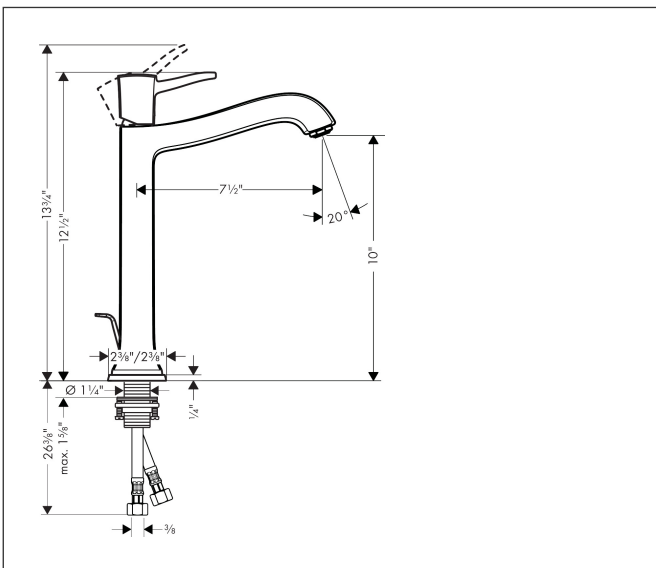

Brand hansgrohe
 Art. Name **Metropol Classic** Single-Hole Faucet 260 with Pop-Up Drain, 1.2 GPM
 Art. Nr. 31303671
 Surface matte black
 Pos. 1

Product Picture

Features

- Handle design: lever handle
- Spray pattern: aerated spray
- Maximum flow rate (at 3 bar): 4.5 l/min
- Ceramic cartridge
- Pop-up drain G 1

Drawing

Technology