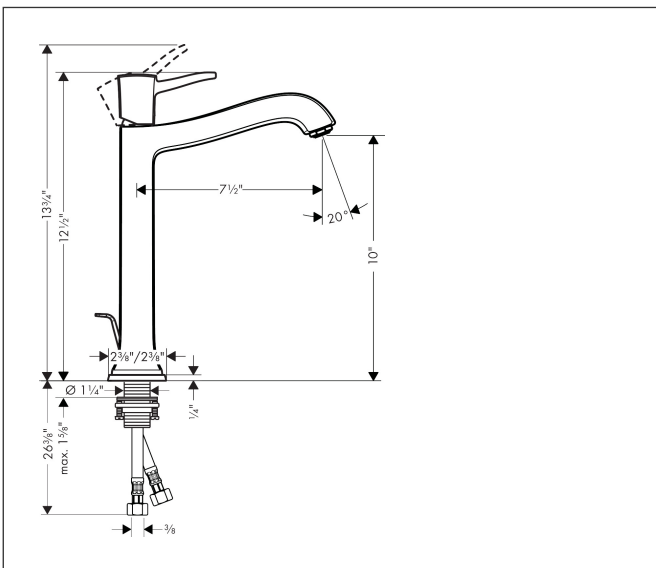

Brand hansgrohe
Art. Name **Metropol Classic** Single-Hole Faucet 260 with Pop-Up Drain, 1.2 GPM
Art. Nr. 31303831
Surface polished nickel
Pos. 1

Product Picture

Features

- Handle design: lever handle
- Spray pattern: aerated spray
- Maximum flow rate (at 3 bar): 4.5 l/min
- Ceramic cartridge
- Pop-up drain G 1

Drawing

Technology