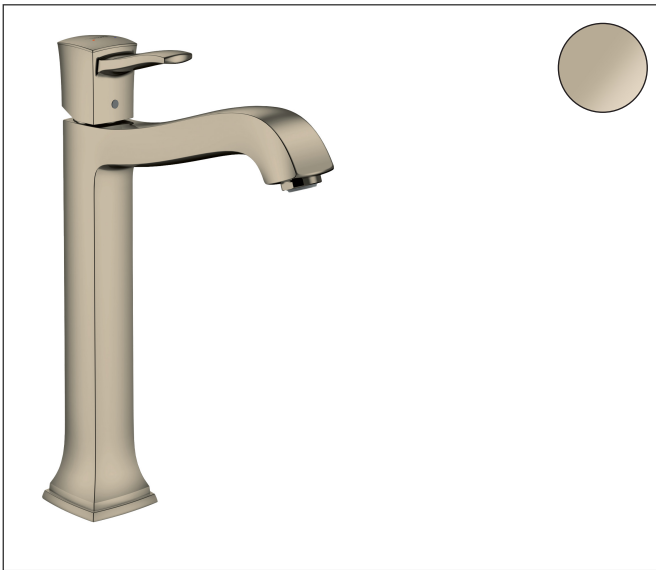

Brand hansgrohe  
 Art. Name **Metropol Classic** Single-Hole Faucet 260 with Pop-Up Drain, 1.2 GPM  
 Art. Nr. 31303831  
 Surface polished nickel  
 Pos. 1

## Product Picture

## Features

- Handle design: lever handle
- Spray pattern: aerated spray
- Maximum flow rate (at 3 bar): 4.5 l/min
- Ceramic cartridge
- Pop-up drain G 1