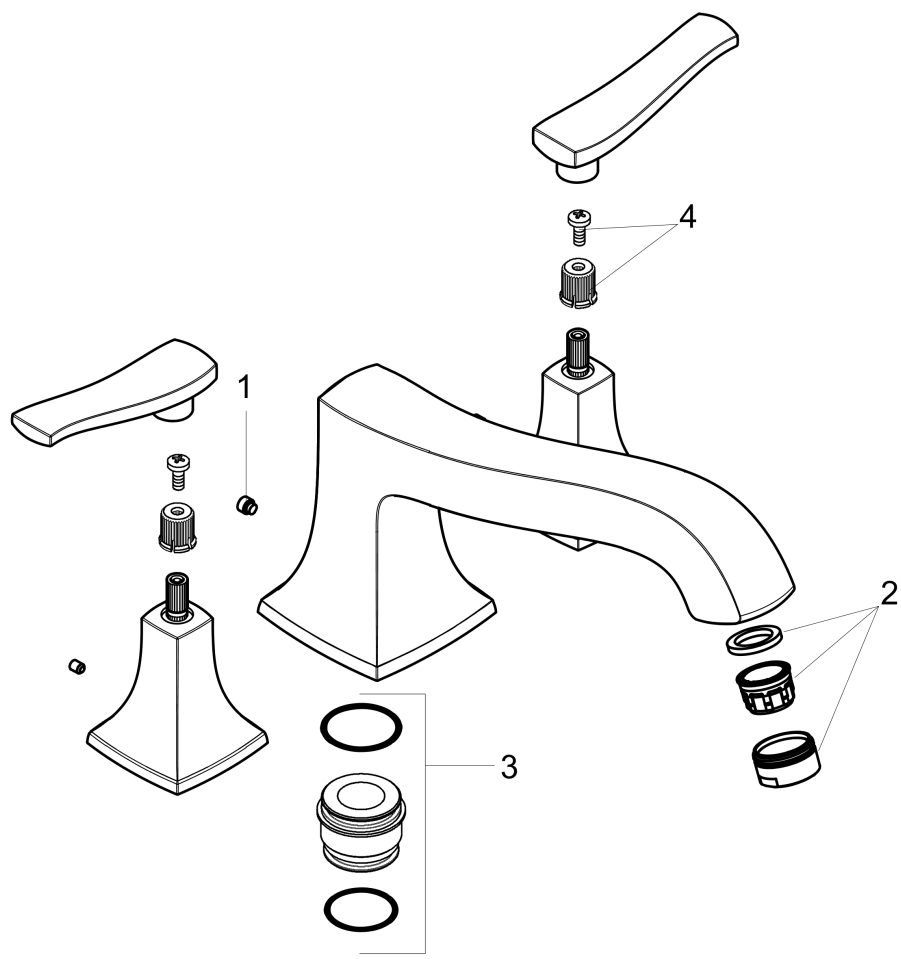

Metris C
3-Hole Roman Tub Set Trim
 Finishes : **chrome** Part no. : **31313001**

Description

Features

- Flow: 5.81 GPM (22 L/Min)
- 90° ceramic valves

Item details

List Price \$ 714.00

Compliance

Product image

Scale drawing

Metris C
3-Hole Roman Tub Set Trim
 Finishes : **chrome** Part no. : **31313001**

Exploded drawing

Year of production: >10/09

Metris C

3-Hole Roman Tub Set Trim

Finishes : **chrome** Part no. : **31313001**

Spare parts list

Year of production: >**10/09**

Pos.	Description	Part no.	Price	PU
1	hollow set screw M6x6	97660000	-	1
2	aerator M24x1 (25 l/min)	13914000	-	1
3	adapter for spout	88512000	-	1
4	handle fixing set	98932000	-	1
a	base body	06607000	-	1