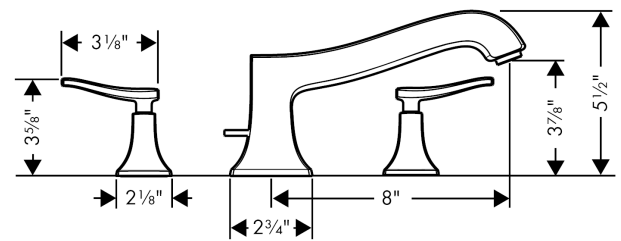

Metris C
3-Hole Roman Tub Set Trim
 Finishes : **chrome** Part no. : **31313001**

Description

Features

- Flow: 5.81 GPM (22 L/Min)
- 90° ceramic valves

Item details

List Price \$ 714.00

Compliance

Product image

Scale drawing

Metris C
3-Hole Roman Tub Set Trim
 Finishes : **chrome** Part no. : **31313001**

Exploded drawing

Year of production: >10/09

Metris C

3-Hole Roman Tub Set Trim

Finishes : **chrome** Part no. : **31313001**

Spare parts list

Year of production: >**10/09**

Pos.	Description	Part no.	Price	PU
1	hollow set screw M6x6	97660000	-	1
2	aerator M24x1 (25 l/min)	13914000	-	1
3	adapter for spout	88512000	-	1
4	handle fixing set	98932000	-	1
a	base body	06607000	-	1