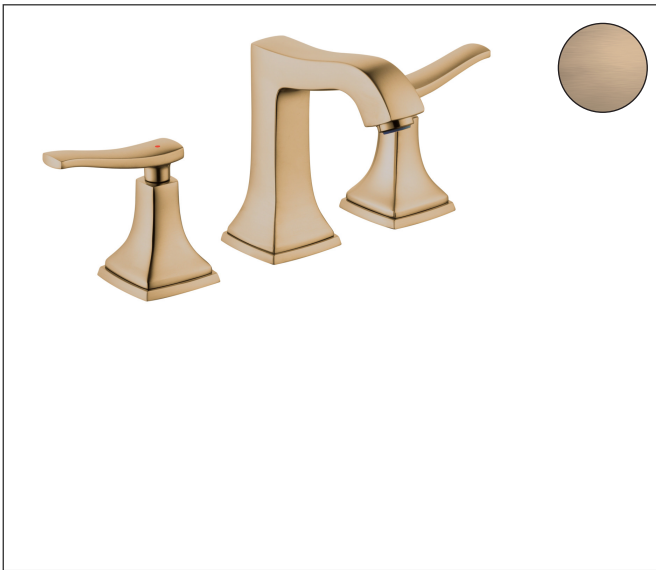

Brand hansgrohe
 Art. Name **Metropol Classic** Widespread Faucet 110 with Lever Handles and Pop-Up Drain,
 1.2 GPM
 Art. Nr. 31330141
 Surface Brushed Bronze
 Pos. 1

Product Picture

Features

- Handle design: lever handle
- Spray pattern: aerated spray
- Maximum flow rate (at 3 bar): 4.5 l/min
- Ceramic valves hot/cold 90°
- Pop-up drain G 1

Drawing

Technology