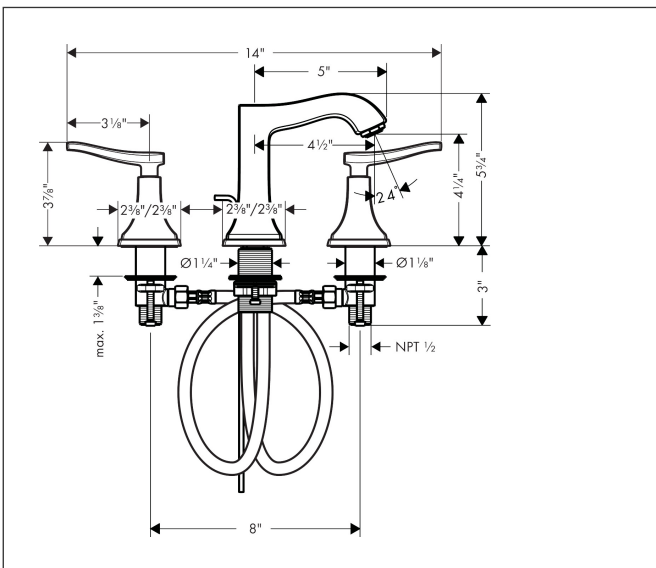

Brand hansgrohe
 Art. Name **Metropol Classic** Widespread Faucet 110 with Lever Handles and Pop-Up Drain,
 1.2 GPM
 Art. Nr. 31330141
 Surface Brushed Bronze
 Pos. 1

Product Picture

Features

- Handle design: lever handle
- Spray pattern: aerated spray
- Maximum flow rate (at 3 bar): 4.5 l/min
- Ceramic valves hot/cold 90°
- Pop-up drain G 1

Drawing

Technology