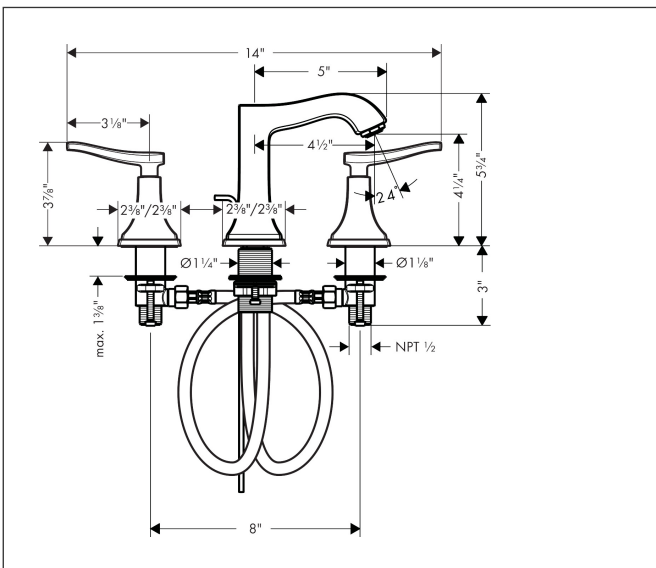

Brand	hansgrohe
Art. Name	Metropol Classic Widespread Faucet 110 with Lever Handles and Pop-Up Drain, 1.2 GPM
Art. Nr.	31330671
Surface	matte black
Pos.	1

Product Picture

Features

- Handle design: lever handle
- Spray pattern: aerated spray
- Maximum flow rate (at 3 bar): 4.5 l/min
- Ceramic valves hot/cold 90°
- Pop-up drain G 1

Drawing

Technology