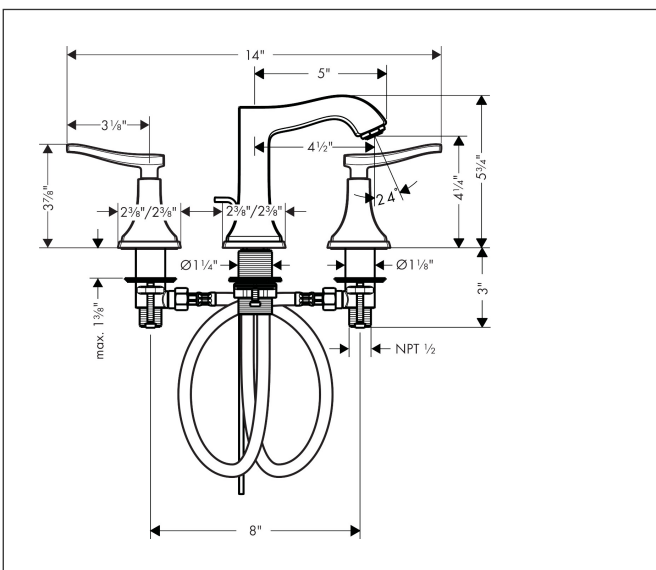

Brand hansgrohe
 Art. Name **Metropol Classic** Widespread Faucet 110 with Lever Handles and Pop-Up Drain,
 1.2 GPM
 Art. Nr. 31330831
 Surface polished nickel
 Pos. 1

Product Picture

Features

- Handle design: lever handle
- Spray pattern: aerated spray
- Maximum flow rate (at 3 bar): 4.5 l/min
- Ceramic valves hot/cold 90°
- Pop-up drain G 1

Drawing

Technology