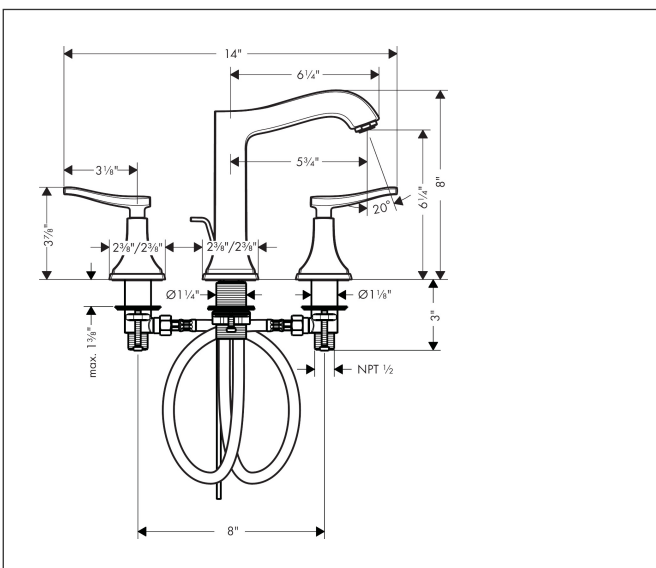

Brand	hansgrohe
Art. Name	Metropol Classic Widespread Faucet 160 with Lever Handles and Pop-Up Drain, 1.2 GPM
Art. Nr.	31331141
Surface	Brushed Bronze
Pos.	1

Product Picture

Features

- Handle design: lever handle
- Spray pattern: aerated spray
- Maximum flow rate (at 3 bar): 4.5 l/min
- Ceramic valves hot/cold 90°
- Pop-up drain G 1

Drawing

Technology