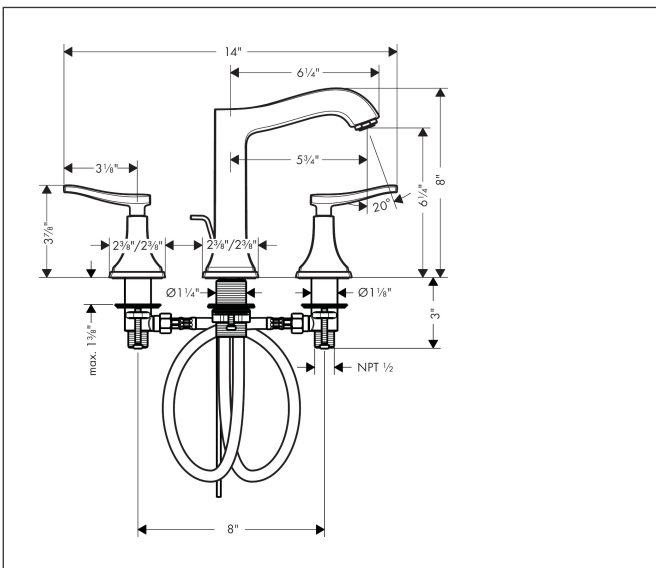

Brand	hansgrohe
Art. Name	Metropol Classic Widespread Faucet 160 with Lever Handles and Pop-Up Drain, 1.2 GPM
Art. Nr.	31331671
Surface	matte black
Pos.	1

Product Picture

Features

- Handle design: lever handle
- Spray pattern: aerated spray
- Maximum flow rate (at 3 bar): 4.5 l/min
- Ceramic valves hot/cold 90°
- Pop-up drain G 1

Drawing

Technology