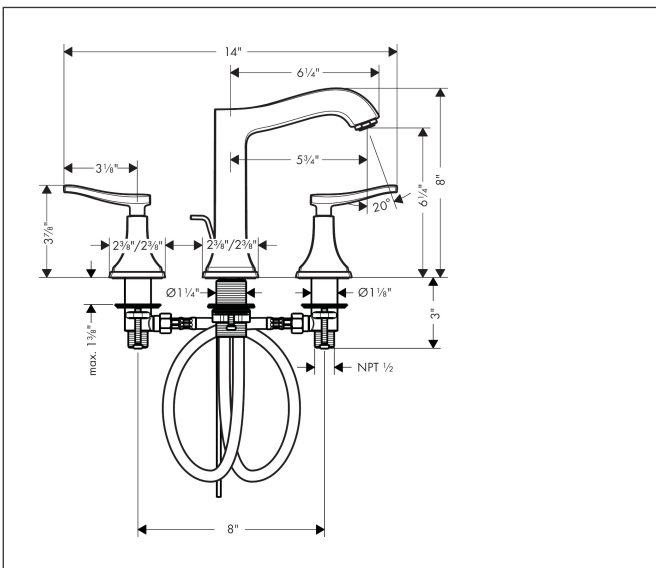

Brand	hansgrohe
Art. Name	Metropol Classic Widespread Faucet 160 with Lever Handles and Pop-Up Drain, 1.2 GPM
Art. Nr.	31331831
Surface	polished nickel
Pos.	1

Product Picture

Features

- Handle design: lever handle
- Spray pattern: aerated spray
- Maximum flow rate (at 3 bar): 4.5 l/min
- Ceramic valves hot/cold 90°
- Pop-up drain G 1

Drawing

Technology