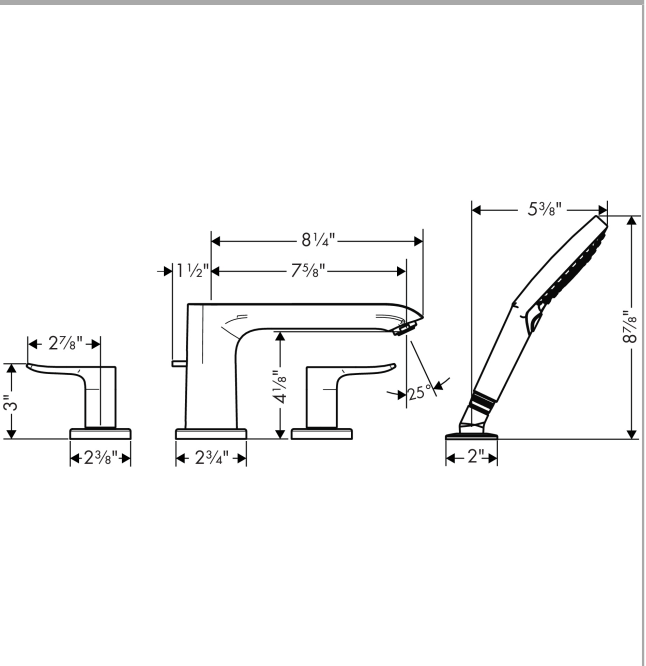

**Metris**

**4-Hole Roman Tub Set Trim with 1.75 GPM Handshower**

Finishes : **chrome** Part no. : **31404001**

**Description**

**Features**

- consists of: Handshower,
- 90° ceramic valves
- Integrated double backflow prevention

**Item details**

List Price \$ 826.00

**Technology**

**Compliance**

**Product image**

**Scale drawing**

**Metris**  
**4-Hole Roman Tub Set Trim with 1.75 GPM Handshower**  
 Finishes : **chrome** Part no. : **31404001**

### 4-Hole Roman Tub Set Trim with 1.75 GPM Handshower

Finishes : **chrome** Part no. : **31404001**

## Spare parts list

Year of production: >07/18

Pos.	Description	Part no.	Price	PU
1	spout cpl.	95799000	-	1
2	diverter knob	98607000	-	1
3	hollow set screw M6x6	97660000	-	1
4	aerator M24x1 (25 l/min)	13956000	-	1
5	handle	95846000	-	1
6	handle fixing set	94184000	-	1
7	escutcheon Ø 70 mm	97779000	-	1
8	escutcheon	31098000	-	1
9	selector assy	96775000	-	1
10	handshower	26036001	-	1
11	filter packing	94246000	-	1
12	shower holder	28071000	-	1
13	set of non return valves DW 15	94074000	-	1
14	escutcheon Ø 52 mm	97159000	-	1
15	O-Ring 14x2,5	98189000	-	1
16	O-Ring 23x2,5	98183000	-	1
17	O-Ring 22x2	98185000	-	1
18	O-ring 9x2,5	98217000	-	1
a	base body	06646000	-	1