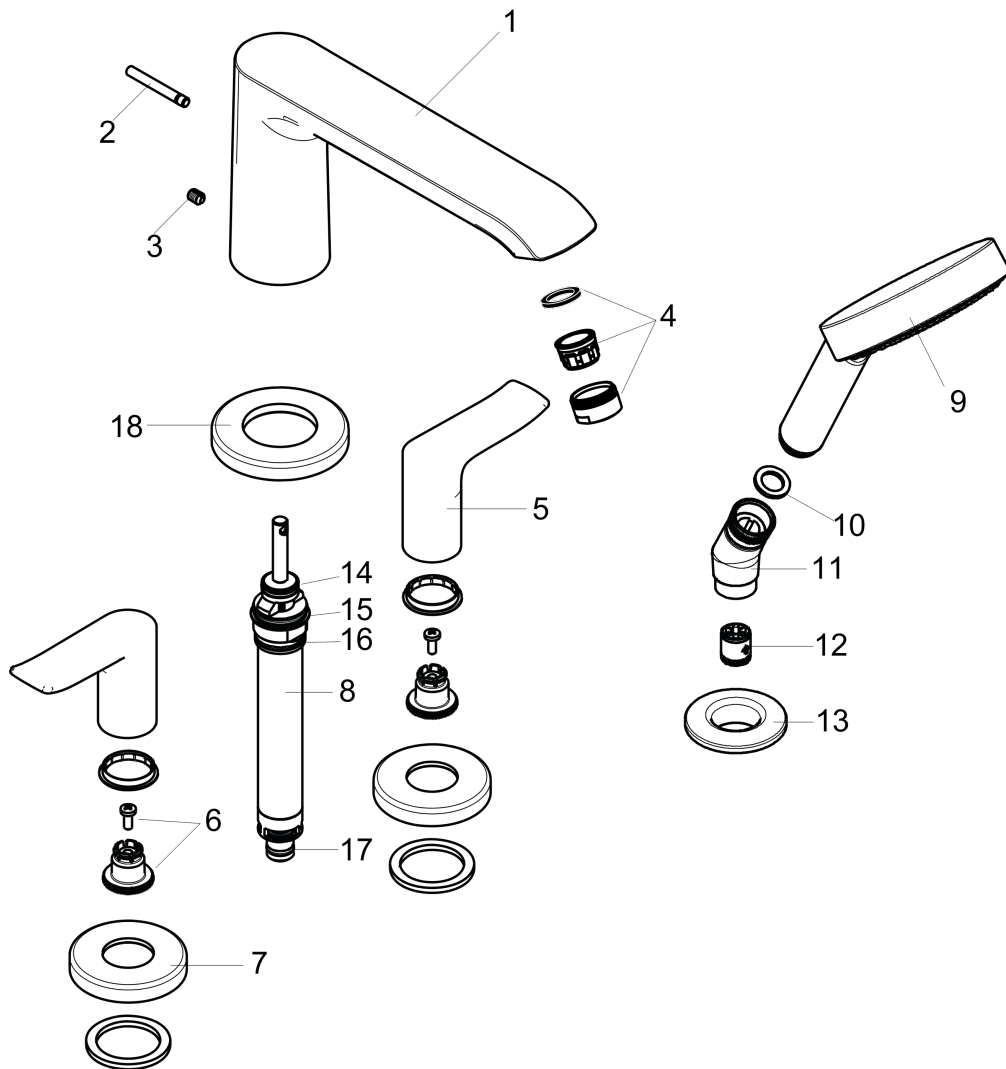

Metris
4-Hole Roman Tub Set Trim with 1.75 GPM Handshower
Finishes : **chrome** Part no. : **31404001**

Exploded drawing

Year of production: >07/18

Metris

4-Hole Roman Tub Set Trim with 1.75 GPM Handshower

Finishes : **chrome** Part no. : **31404001**

Spare parts list

Year of production: >07/18

Pos.	Description	Part no.	Price	PU
1	spout cpl.	95799000	-	1
2	diverter knob	98607000	-	1
3	hollow set screw M6x6	97660000	-	1
4	aerator M24x1 (25 l/min)	13956000	-	1
5	handle	95846000	-	1
6	handle fixing set	94184000	-	1
7	escutcheon Ø 70 mm	97779000	-	1
8	escutcheon	31098000	-	1
9	selector assy	96775000	-	1
10	handshower	26036001	-	1
11	filter packing	94246000	-	1
12	shower holder	28071000	-	1
13	set of non return valves DW 15	94074000	-	1
14	escutcheon Ø 52 mm	97159000	-	1
15	O-Ring 14x2,5	98189000	-	1
16	O-Ring 23x2,5	98183000	-	1
17	O-Ring 22x2	98185000	-	1
18	O-ring 9x2,5	98217000	-	1
a	base body	06646000	-	1