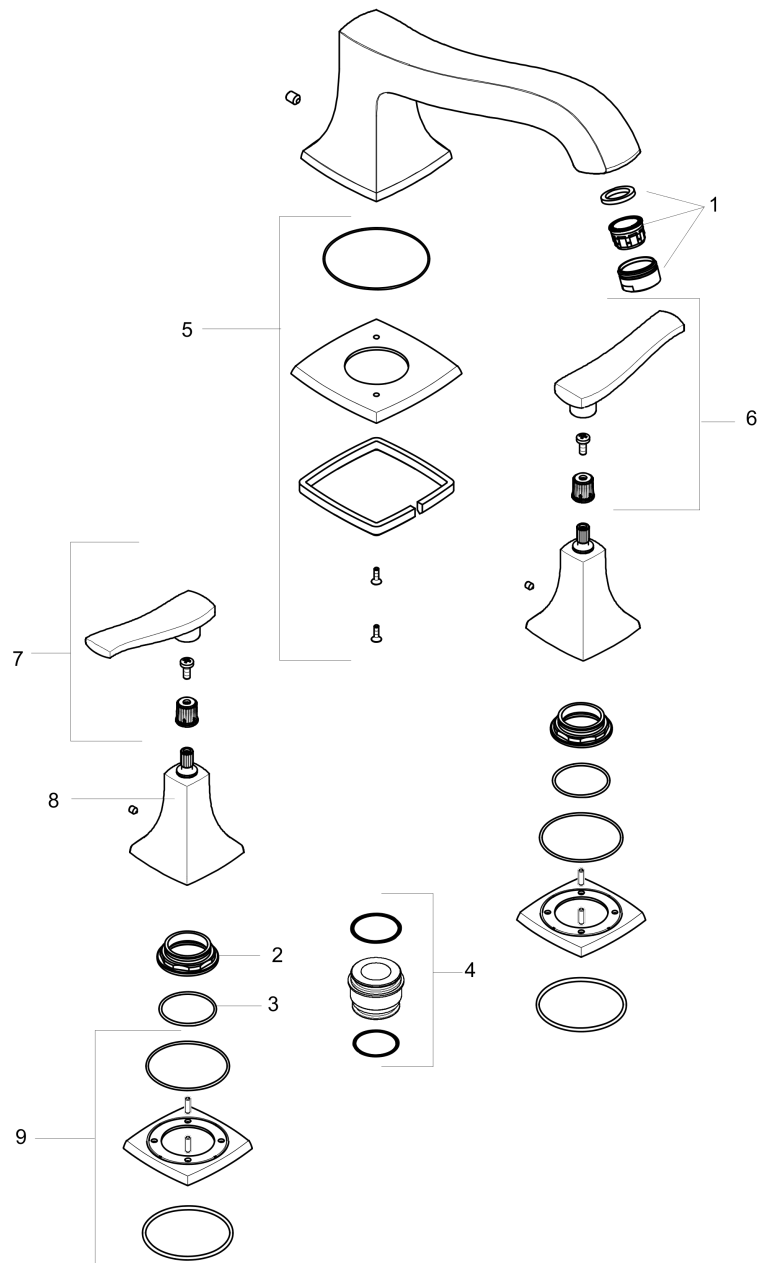

Metropol Classic
3-Hole Roman Tub Set Trim with Lever Handles
 Finishes : **chrome** Part no. : **31428001**

Description

Features

- 90° ceramic valves

Item details

List Price \$ 703.00

Compliance

Product image

Scale drawing

Metropol Classic
3-Hole Roman Tub Set Trim with Lever Handles
 Finishes : **chrome** Part no. : **31428001**

Exploded drawing

Year of production: >01/19

Metropol Classic
3-Hole Roman Tub Set Trim with Lever Handles
 Finishes : **chrome** Part no. : **31428001**

Spare parts list

Year of production: >01/19

Pos.	Description	Part no.	Price	PU
1	aerator M24x1 (30 l/min)	96512000	-	1
2	nut	92943000	-	1
3	O-ring 32x1,5	92936000	-	1
4	adapter for spout	88512000	-	1
5	escutcheon for spout	92946000	-	1
6	handle for cold water	92822000	-	1
7	handle for hot water	92821000	-	1
8	escutcheon for handle	92824000	-	1
9	escutcheon for handle	92945000	-	1