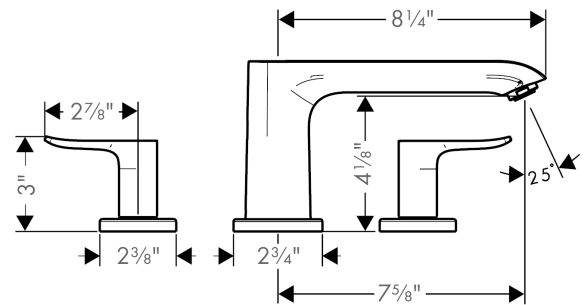

Metris
3-Hole Roman Tub Set Trim
 Finishes : **chrome** Part no. : **31440001**

Description

Features

- Flow: 5.81 GPM (22 L/Min)
- 90° ceramic valves

Item details

List Price \$ 721.00

Compliance

Product image

Scale drawing

Metris

3-Hole Roman Tub Set Trim

Finishes : **chrome** Part no. : **31440001**

Exploded drawing

Year of production: >01/12

Metris

3-Hole Roman Tub Set Trim

Finishes : **chrome** Part no. : **31440001**

Spare parts list

Year of production: >01/12

Pos.	Description	Part no.	Price	PU
1	hollow set screw M6x6	97660000	-	1
2	aerator M24x1 (25 l/min)	13956000	-	1
3	escutcheon Ø 70 mm	97779000	-	1
4	adapter for spout	88512000	-	1
5	handle fixing set	94184000	-	1
6	escutcheon	31098000	-	1
a	handle	95846000	-	1
b	set of color-rings cold / hot water	95819000	-	1
c	base body	06607000	-	1