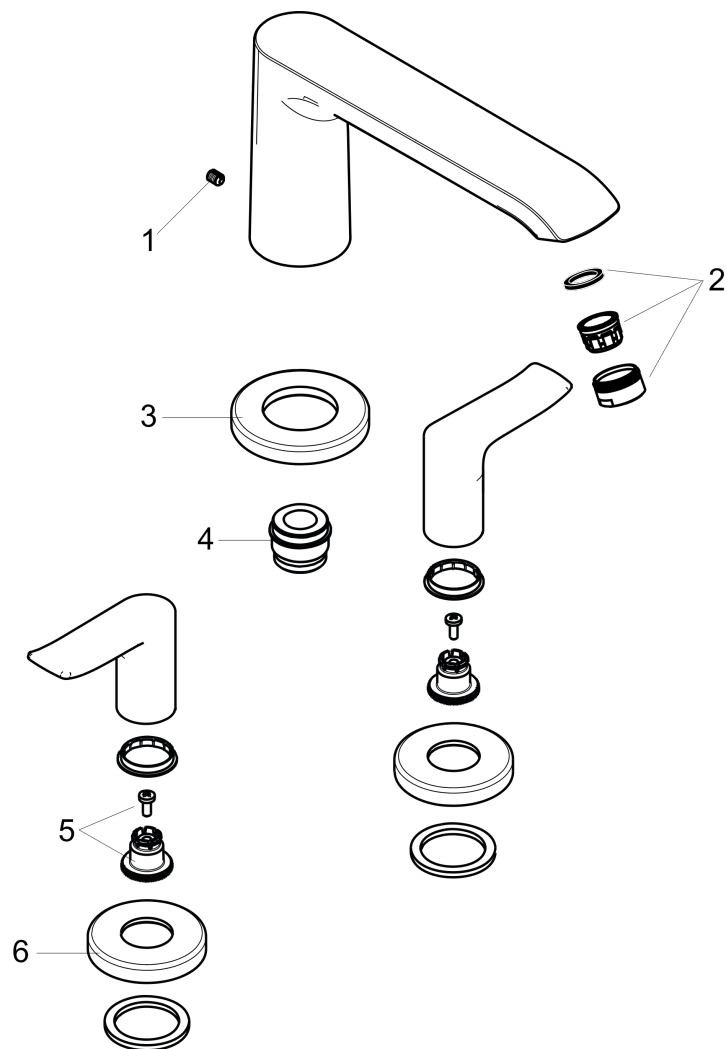

Metris
3-Hole Roman Tub Set Trim
 Finishes : **chrome** Part no. : **31440001**

Description

Features

- Flow: 5.81 GPM (22 L/Min)
- 90° ceramic valves

Item details

List Price \$ 721.00

Compliance

Product image

Scale drawing

Metris

3-Hole Roman Tub Set Trim

Finishes : **chrome** Part no. : **31440001**

Exploded drawing

Year of production: >01/12

Metris

3-Hole Roman Tub Set Trim

Finishes : **chrome** Part no. : **31440001**

Spare parts list

Year of production: >01/12

Pos.	Description	Part no.	Price	PU
1	hollow set screw M6x6	97660000	-	1
2	aerator M24x1 (25 l/min)	13956000	-	1
3	escutcheon Ø 70 mm	97779000	-	1
4	adapter for spout	88512000	-	1
5	handle fixing set	94184000	-	1
6	escutcheon	31098000	-	1
a	handle	95846000	-	1
b	set of color-rings cold / hot water	95819000	-	1
c	base body	06607000	-	1