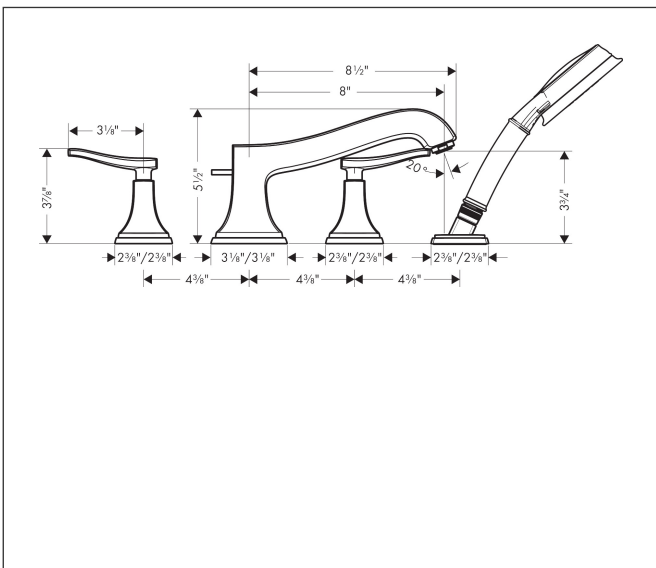

Brand hansgrohe
 Art. Name **Metropol Classic** 4-Hole Roman Tub Set Trim 1.8 GPM Handshower
 Art. Nr. 31441141
 Surface Brushed Bronze
 Pos. 1

Product Picture

Features

- Maximum flow rate (at 3 bar): 20.2 l/min
- Flow rate of handshower (at 3 bar): 6.8 l/min
- Ceramic valves hot/cold 90°
- Non-return valve

Drawing

Technology