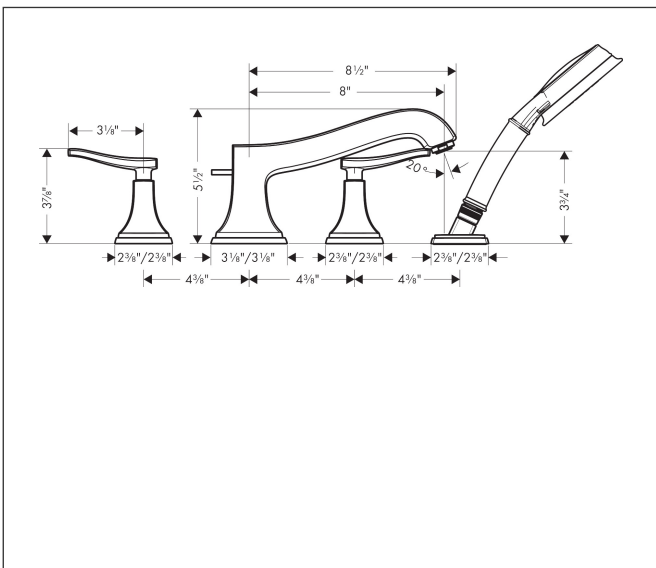

Brand hansgrohe
 Art. Name **Metropol Classic** 4-Hole Roman Tub Set Trim 1.8 GPM Handshower
 Art. Nr. 31441671
 Surface matte black
 Pos. 1

Product Picture

Features

- Maximum flow rate (at 3 bar): 20.2 l/min
- Flow rate of handshower (at 3 bar): 6.8 l/min
- Ceramic valves hot/cold 90°
- Non-return valve

Drawing

Technology