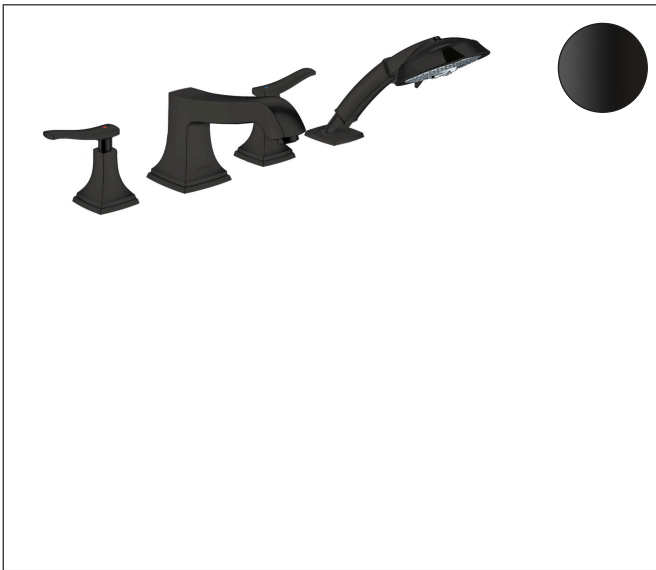

Brand hansgrohe
 Art. Name **Metropol Classic** 4-Hole Roman Tub Set Trim 1.8 GPM Handshower
 Art. Nr. 31441671
 Surface matte black
 Pos. 1

Product Picture

Features

- Maximum flow rate (at 3 bar): 20.2 l/min
- Flow rate of handshower (at 3 bar): 6.8 l/min
- Ceramic valves hot/cold 90°
- Non-return valve

Drawing

Technology