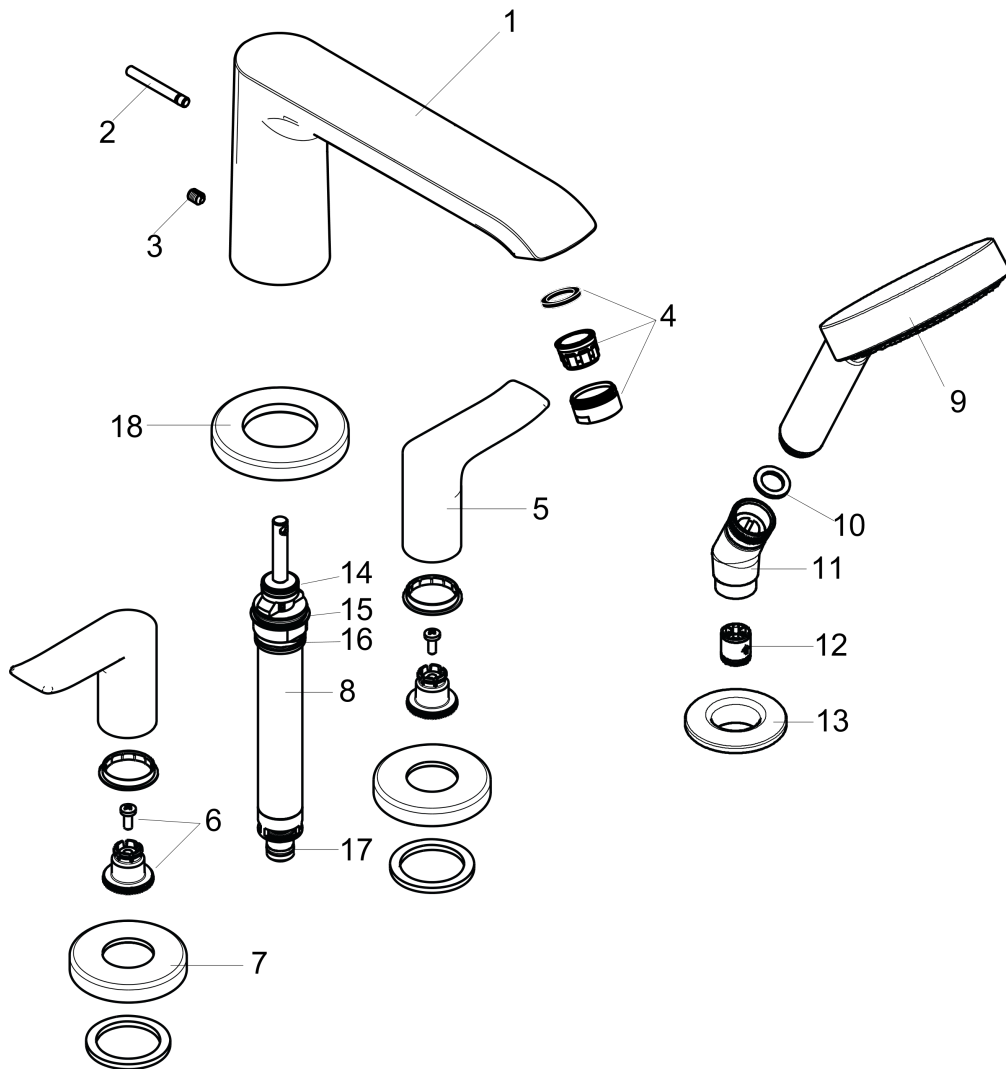

Metris
4-Hole Roman Tub Set Trim with 2.0 GPM Handshower
 Finishes : **chrome** Part no. : **31444001**

Description

Features

- consists of: 4-Hole Roman tub filler trim, Handshower, Handshower holder
- 90° ceramic valves
- Integrated double backflow prevention

Item details

List Price \$ 826.00

Technology

Compliance

Product image

Scale drawing

Metris
4-Hole Roman Tub Set Trim with 2.0 GPM Handshower
 Finishes : **chrome** Part no. : **31444001**

Exploded drawing

Year of production: >12/16

Metris**4-Hole Roman Tub Set Trim with 2.0 GPM Handshower**Finishes : **chrome** Part no. : **31444001****Spare parts list**

Year of production: >12/16

Pos.	Description	Part no.	Price	PU
1	spout cpl.	95799000	-	1
2	diverter knob	98607000	-	1
3	hollow set screw M6x6	97660000	-	1
4	aerator M24x1 (25 l/min)	13956000	-	1
5	handle	95846000	-	1
6	handle fixing set	94184000	-	1
7	escutcheon	31098000	-	1
8	selector assy	96775000	-	1
9	handshower	04529000	-	1
10	filter packing	94246000	-	1
11	shower holder	28071000	-	1
12	set of non return valves DW 15	94074000	-	1
13	escutcheon Ø 52 mm	97159000	-	1
14	O-Ring 14x2,5	98189000	-	1
15	O-Ring 23x2,5	98183000	-	1
16	O-Ring 22x2	98185000	-	1
17	O-ring 9x2,5	98217000	-	1
18	escutcheon Ø 70 mm	97779000	-	1
a	base body	06646000	-	1