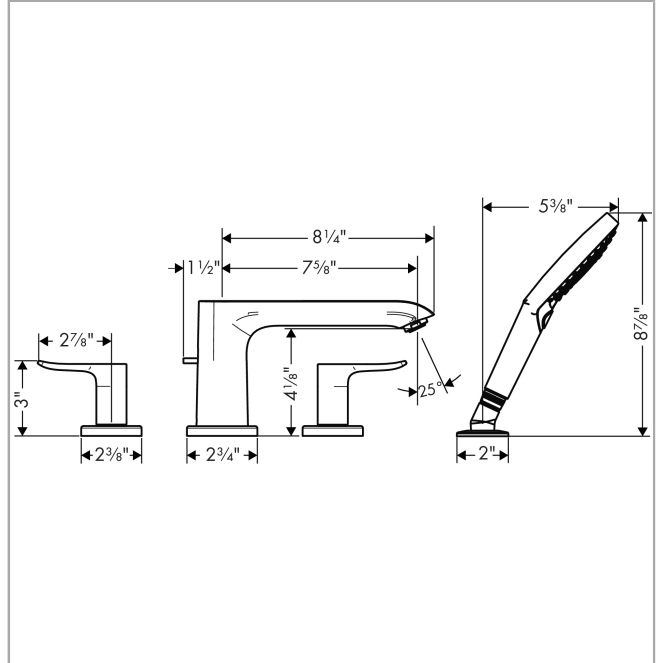

Metris
4-Hole Roman Tub Set Trim with 2.0 GPM Handshower
 Finishes : **chrome** Part no. : **31444001**

Description

Features

- consists of: 4-Hole Roman tub filler trim, Handshower, Handshower holder
- 90° ceramic valves
- Integrated double backflow prevention

Item details

List Price \$ 826.00

Technology

Compliance

Product image

Scale drawing

Metris
4-Hole Roman Tub Set Trim with 2.0 GPM Handshower
 Finishes : **chrome** Part no. : **31444001**

Exploded drawing

Year of production: >12/16

Metris**4-Hole Roman Tub Set Trim with 2.0 GPM Handshower**Finishes : **chrome** Part no. : **31444001****Spare parts list**

Year of production: >12/16

Pos.	Description	Part no.	Price	PU
1	spout cpl.	95799000	-	1
2	diverter knob	98607000	-	1
3	hollow set screw M6x6	97660000	-	1
4	aerator M24x1 (25 l/min)	13956000	-	1
5	handle	95846000	-	1
6	handle fixing set	94184000	-	1
7	escutcheon	31098000	-	1
8	selector assy	96775000	-	1
9	handshower	04529000	-	1
10	filter packing	94246000	-	1
11	shower holder	28071000	-	1
12	set of non return valves DW 15	94074000	-	1
13	escutcheon Ø 52 mm	97159000	-	1
14	O-Ring 14x2,5	98189000	-	1
15	O-Ring 23x2,5	98183000	-	1
16	O-Ring 22x2	98185000	-	1
17	O-ring 9x2,5	98217000	-	1
18	escutcheon Ø 70 mm	97779000	-	1
a	base body	06646000	-	1