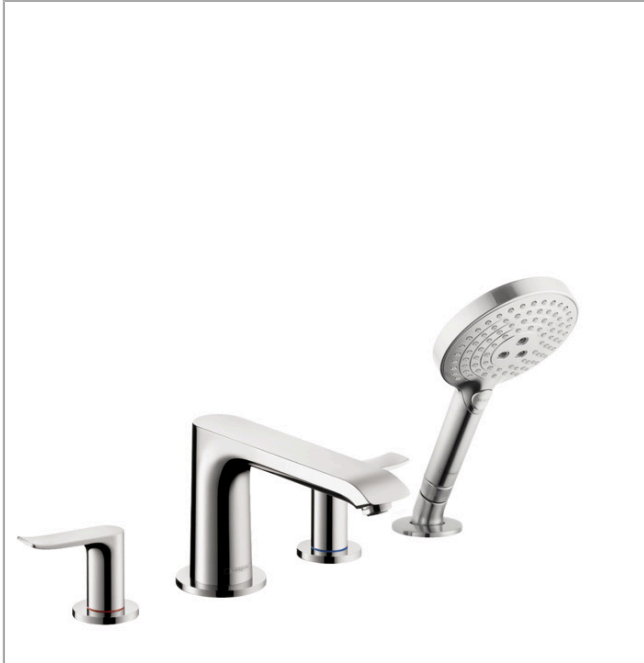

Metris
4-Hole Roman Tub Set Trim with 2.0 GPM Handshower
 Finishes : **chrome** Part no. : **31444001**

Description

Features

- consists of: 4-Hole Roman tub filler trim, Handshower, Handshower holder
- 90° ceramic valves
- Integrated double backflow prevention

Item details

List Price \$ 826.00

Technology

Compliance

Product image

Scale drawing

Metris
4-Hole Roman Tub Set Trim with 2.0 GPM Handshower
 Finishes : **chrome** Part no. : **31444001**

Exploded drawing

Year of production: >12/16

Metris**4-Hole Roman Tub Set Trim with 2.0 GPM Handshower**Finishes : **chrome** Part no. : **31444001****Spare parts list**

Year of production: >12/16

Pos.	Description	Part no.	Price	PU
1	spout cpl.	95799000	-	1
2	diverter knob	98607000	-	1
3	hollow set screw M6x6	97660000	-	1
4	aerator M24x1 (25 l/min)	13956000	-	1
5	handle	95846000	-	1
6	handle fixing set	94184000	-	1
7	escutcheon	31098000	-	1
8	selector assy	96775000	-	1
9	handshower	04529000	-	1
10	filter packing	94246000	-	1
11	shower holder	28071000	-	1
12	set of non return valves DW 15	94074000	-	1
13	escutcheon Ø 52 mm	97159000	-	1
14	O-Ring 14x2,5	98189000	-	1
15	O-Ring 23x2,5	98183000	-	1
16	O-Ring 22x2	98185000	-	1
17	O-ring 9x2,5	98217000	-	1
18	escutcheon Ø 70 mm	97779000	-	1
a	base body	06646000	-	1