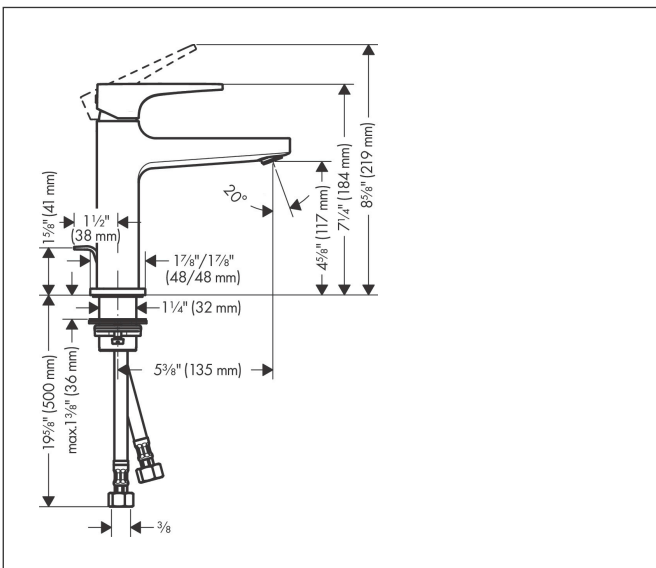

Brand hansgrohe
 Art. Name **Metropol** Single-Hole Faucet 110 with Lever Handle and Pop-Up Drain, 1.2 GPM
 Art. Nr. 32506141
 Surface Brushed Bronze
 Pos. 1

Product Picture

Features

- Handle design: lever handle
- Spray pattern: aerated spray
- Maximum flow rate (at 3 bar): 4.5 l/min
- Ceramic cartridge
- Pop-up drain G 1

Drawing

Technology