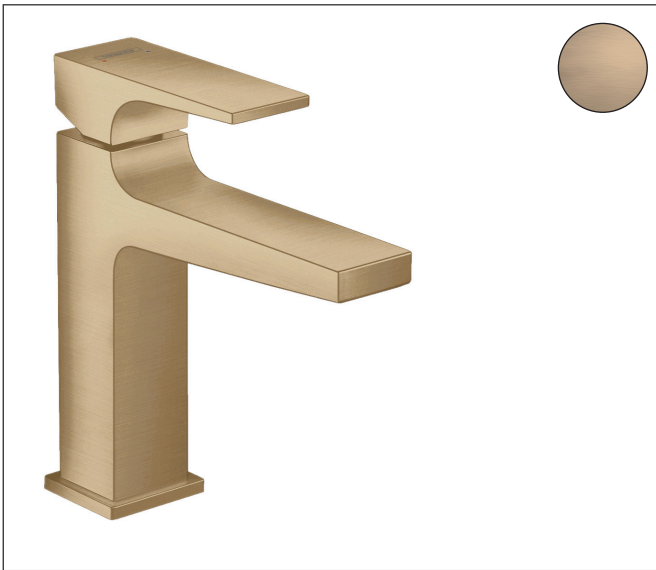

Brand hansgrohe
 Art. Name **Metropol** Single-Hole Faucet 110 with Lever Handle and Pop-Up Drain, 1.2 GPM
 Art. Nr. 32506141
 Surface Brushed Bronze
 Pos. 1

Product Picture

Features

- Handle design: lever handle
- Spray pattern: aerated spray
- Maximum flow rate (at 3 bar): 4.5 l/min
- Ceramic cartridge
- Pop-up drain G 1