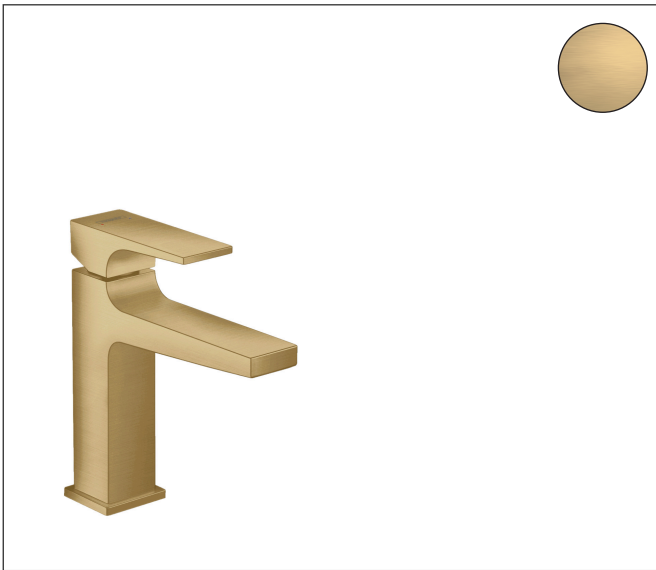

Brand hansgrohe  
 Art. Name **Metropol** Single-Hole Faucet 110 with Lever Handle and Pop-Up Drain, 1.2 GPM  
 Art. Nr. 32506251  
 Surface Brushed Gold Optic  
 Pos. 1

## Product Picture

## Features

- handle design: lever handle
- Spray pattern: Aerated spray
- Maximum flow rate: 1.2 GPM
- ceramic cartridge
- Pop-Up Drain