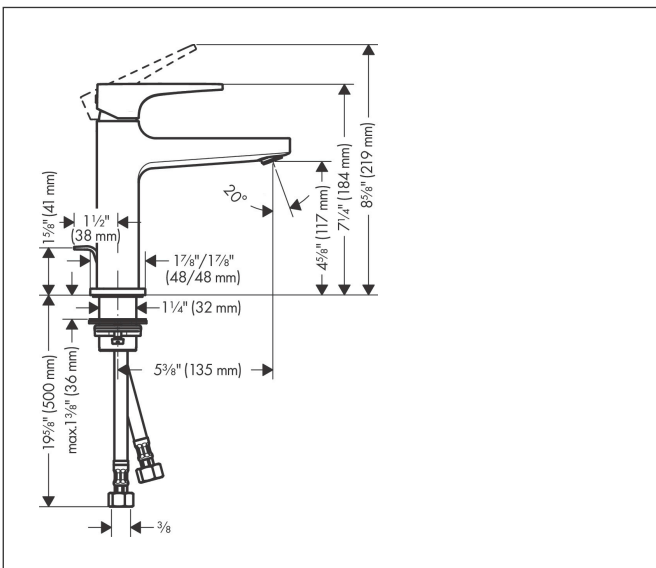

Brand hansgrohe
Art. Name **Metropol** Single-Hole Faucet 110 with Lever Handle and Pop-Up Drain, 1.2 GPM
Art. Nr. 32506251
Surface Brushed Gold Optic
Pos. 1

Product Picture

Features

- handle design: lever handle
- Spray pattern: Aerated spray
- Maximum flow rate: 1.2 GPM
- ceramic cartridge
- Pop-Up Drain

Drawing

Technology