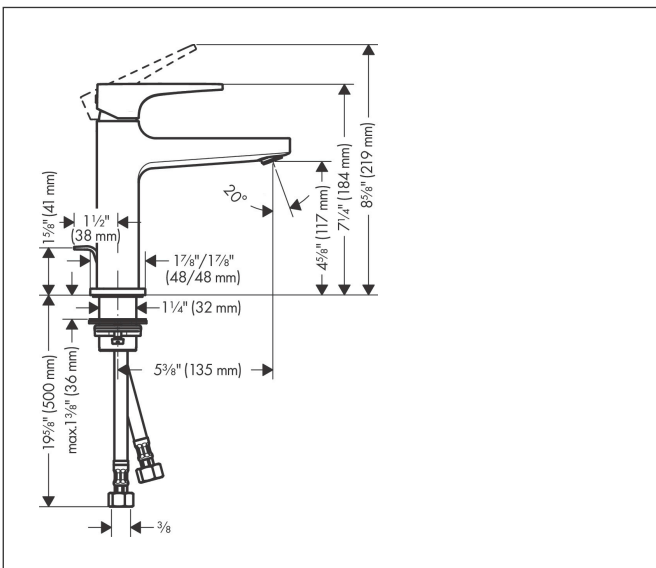

Brand hansgrohe
 Art. Name **Metropol** Single-Hole Faucet 110 with Lever Handle and Pop-Up Drain, 1.2 GPM
 Art. Nr. 32506341
 Surface Brushed Black Chrome
 Pos. 1

Product Picture

Features

- Handle design: lever handle
- Spray pattern: aerated spray
- Maximum flow rate (at 3 bar): 4.5 l/min
- Ceramic cartridge
- Pop-up drain G 1

Drawing

Technology