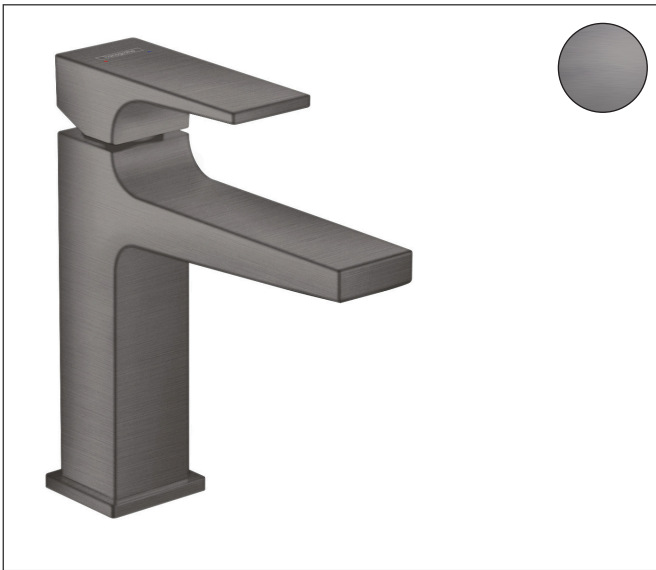

Brand hansgrohe
 Art. Name **Metropol** Single-Hole Faucet 110 with Lever Handle and Pop-Up Drain, 1.2 GPM
 Art. Nr. 32506341
 Surface Brushed Black Chrome
 Pos. 1

Product Picture

Features

- Handle design: lever handle
- Spray pattern: aerated spray
- Maximum flow rate (at 3 bar): 4.5 l/min
- Ceramic cartridge
- Pop-up drain G 1

Drawing

Technology