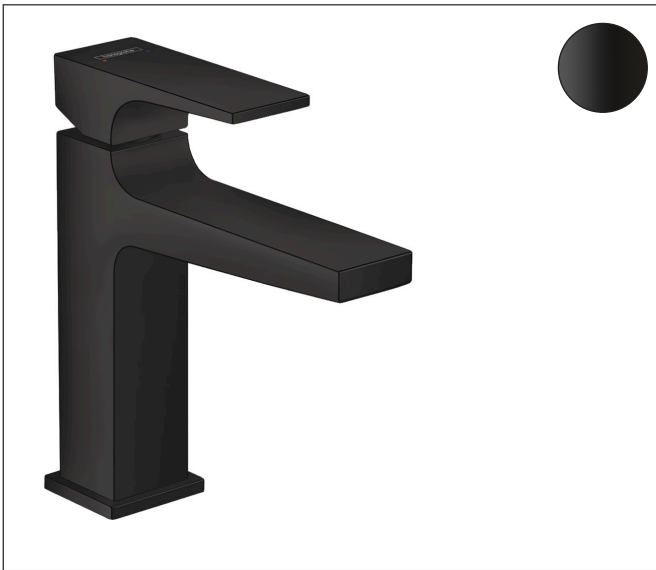

Brand hansgrohe
 Art. Name **Metropol** Single-Hole Faucet 110 with Lever Handle and Pop-Up Drain, 1.2 GPM
 Art. Nr. 32506671
 Surface matte black
 Pos. 1

Product Picture

Features

- Handle design: lever handle
- Spray pattern: aerated spray
- Maximum flow rate (at 3 bar): 4.5 l/min
- Ceramic cartridge
- Pop-up drain G 1

Drawing

Technology