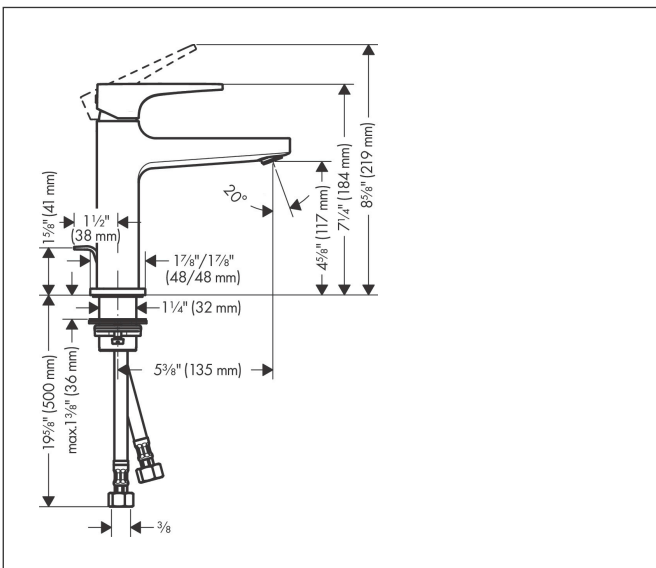

Brand hansgrohe
 Art. Name **Metropol** Single-Hole Faucet 110 with Lever Handle and Pop-Up Drain, 1.2 GPM
 Art. Nr. 32506671
 Surface matte black
 Pos. 1

Product Picture

Features

- Handle design: lever handle
- Spray pattern: aerated spray
- Maximum flow rate (at 3 bar): 4.5 l/min
- Ceramic cartridge
- Pop-up drain G 1

Drawing

Technology