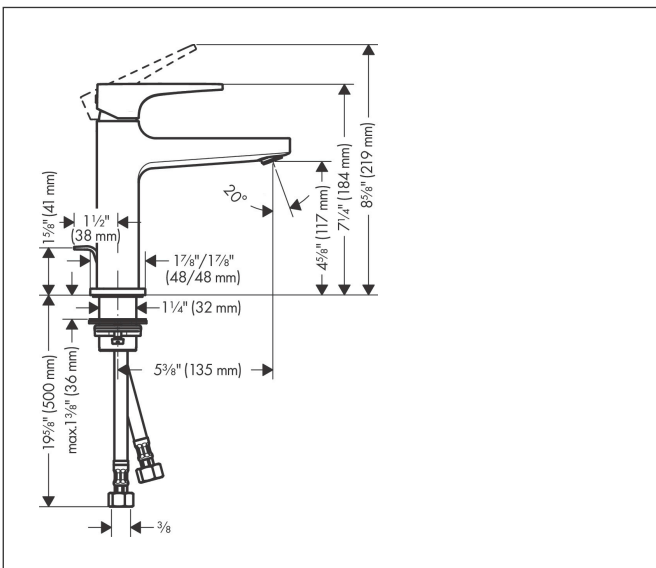

Brand hansgrohe
 Art. Name **Metropol** Single-Hole Faucet 110 with Lever Handle and Pop-Up Drain, 1.2 GPM
 Art. Nr. 32506701
 Surface Matte White
 Pos. 1

Product Picture

Features

- Handle design: lever handle
- Spray pattern: aerated spray
- Maximum flow rate (at 3 bar): 4.5 l/min
- Ceramic cartridge
- Pop-up drain G 1

Drawing

Technology