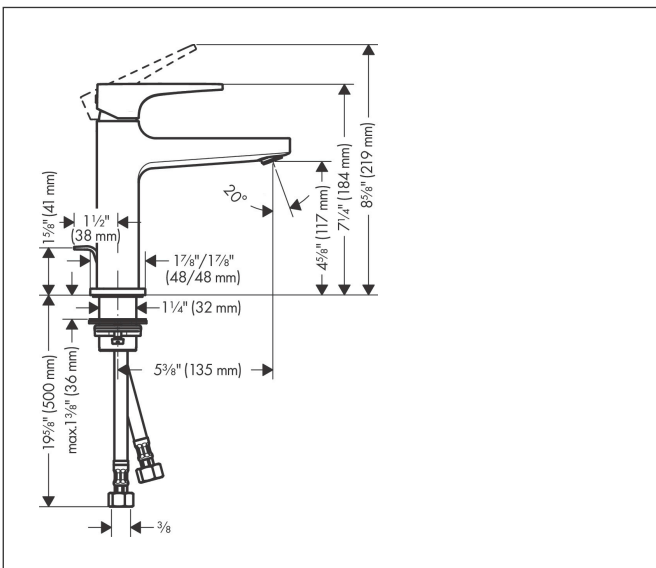

Brand hansgrohe
 Art. Name **Metropol** Single-Hole Faucet 110 with Lever Handle and Pop-Up Drain, 1.2 GPM
 Art. Nr. 32506831
 Surface Polished Nickel
 Pos. 1

Product Picture

Features

- handle design: lever handle
- Spray pattern: Aerated spray
- Maximum flow rate: 1.2 GPM
- ceramic cartridge
- Pop-Up Drain

Drawing

Technology