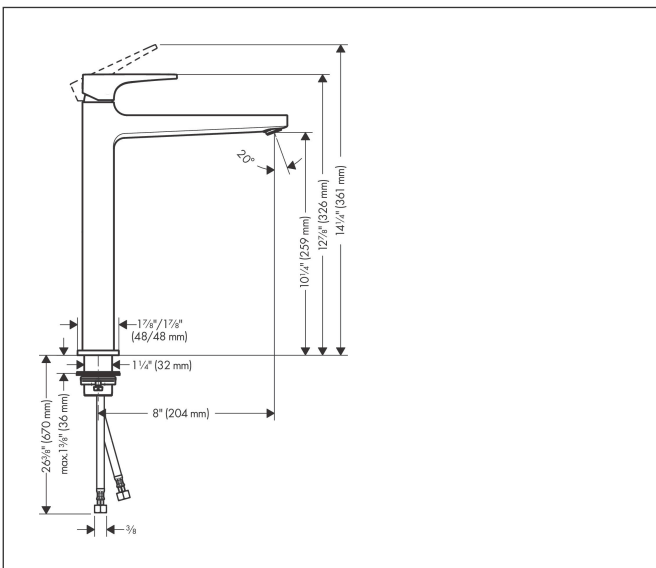

Brand hansgrohe
Art. Name **Metropol** Single-Hole Faucet 260 with Lever Handle, 1.2 GPM
Art. Nr. 32513141
Surface Brushed Bronze
Pos. 1

Product Picture

Features

- Handle design: lever handle
- Spray pattern: aerated spray
- Maximum flow rate (at 3 bar): 4.5 l/min
- Ceramic cartridge

Drawing

Technology