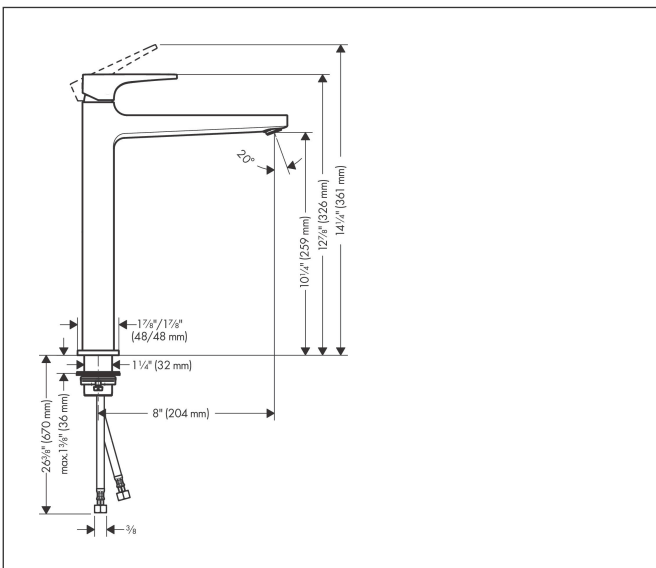

Brand hansgrohe
 Art. Name **Metropol** Single-Hole Faucet 260 with Lever Handle, 1.2 GPM, without Pop-up Drain
 Art. Nr. 32513251
 Surface Brushed Gold Optic
 Pos. 1

Product Picture

Features

- handle design: lever handle
- Spray pattern: Aerated spray
- Maximum flow rate: 1.2 GPM
- ceramic cartridge

Drawing

Technology