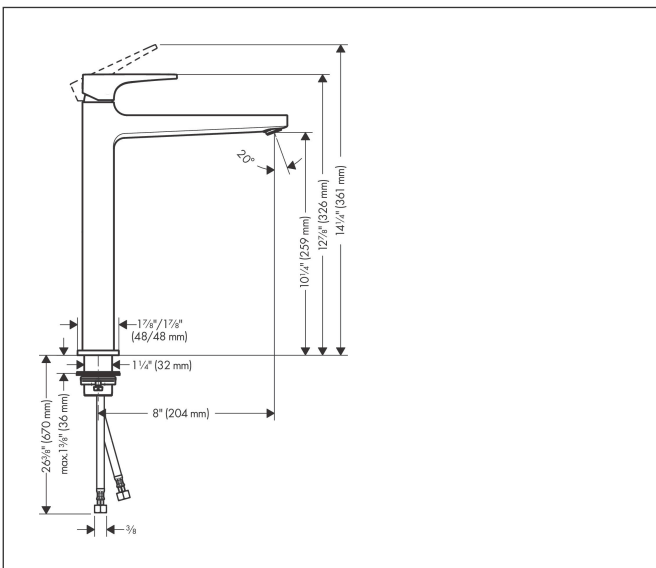

Brand hansgrohe
Art. Name **Metropol** Single-Hole Faucet 260 with Lever Handle, 1.2 GPM
Art. Nr. 32513341
Surface Brushed Black Chrome
Pos. 1

Product Picture

Features

- Handle design: lever handle
- Spray pattern: aerated spray
- Maximum flow rate (at 3 bar): 4.5 l/min
- Ceramic cartridge

Drawing

Technology