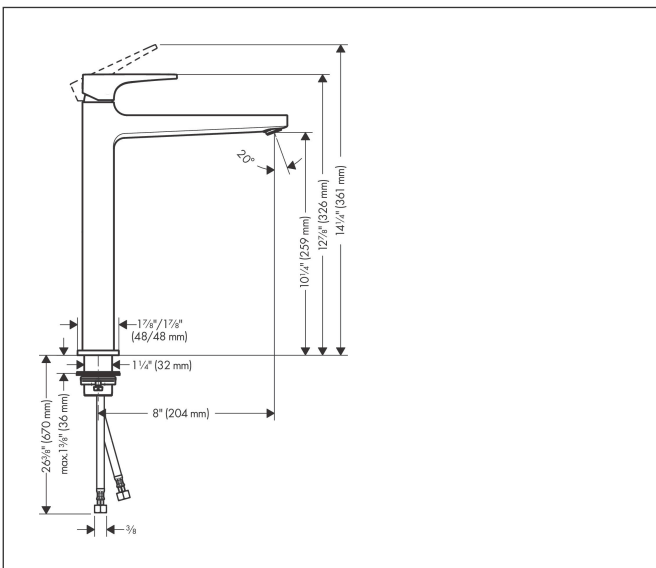

Brand hansgrohe
Art. Name **Metropol** Single-Hole Faucet 260 with Lever Handle, 1.2 GPM
Art. Nr. 32513671
Surface matte black
Pos. 1

Product Picture

Features

- Handle design: lever handle
- Spray pattern: aerated spray
- Maximum flow rate (at 3 bar): 4.5 l/min
- Ceramic cartridge

Drawing

Technology