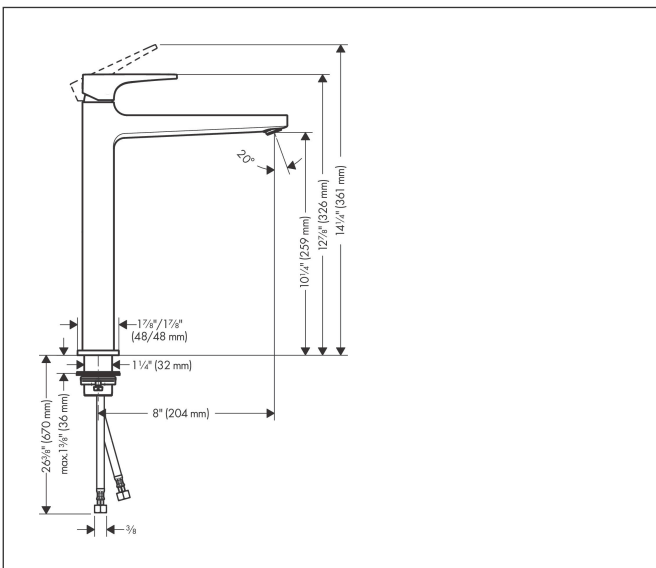

Brand hansgrohe
 Art. Name **Metropol** Single-Hole Faucet 260 with Lever Handle, 1.2 GPM
 Art. Nr. 32513701
 Surface Matte White
 Pos. 1

Product Picture

Features

- Handle design: lever handle
- Spray pattern: aerated spray
- Maximum flow rate (at 3 bar): 4.5 l/min
- Ceramic cartridge

Drawing

Technology