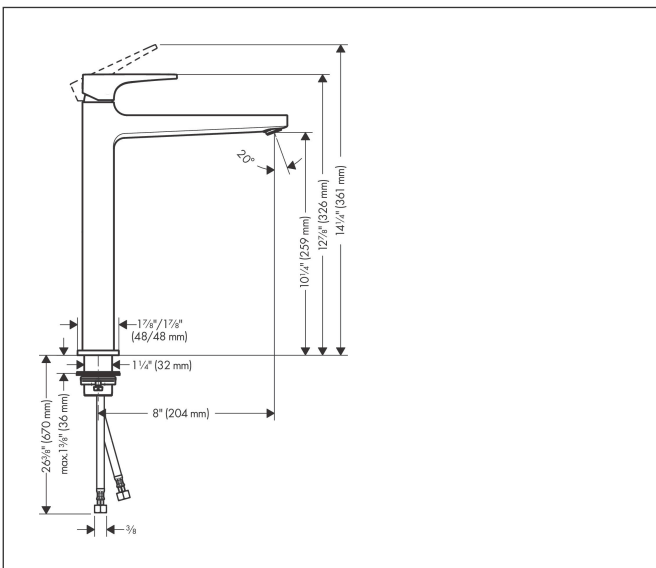

Brand hansgrohe
 Art. Name **Metropol** Single-Hole Faucet 260 with Lever Handle, 1.2 GPM, without Pop-up Drain
 Art. Nr. 32513831
 Surface Polished Nickel
 Pos. 1

Product Picture

Features

- handle design: lever handle
- Spray pattern: Aerated spray
- Maximum flow rate: 1.2 GPM
- ceramic cartridge

Drawing

Technology