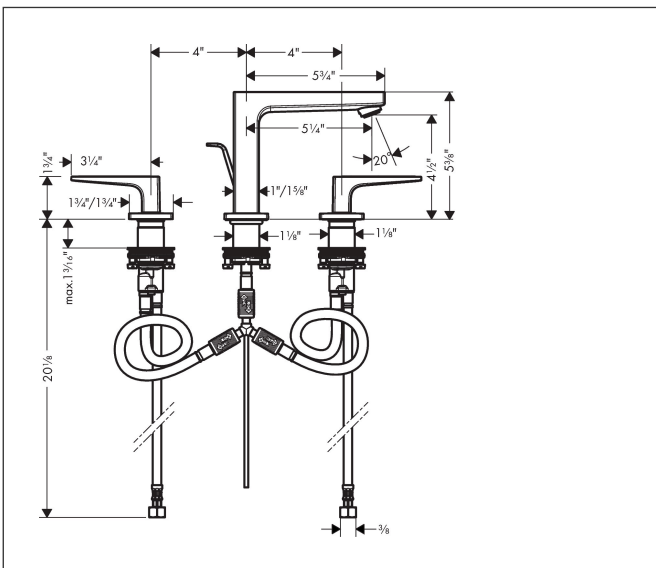

Brand hansgrohe
 Art. Name **Metropol** Widespread Faucet 110 with Lever Handles and Pop-Up Drain, 1.2 GPM
 Art. Nr. 32516251
 Surface Brushed Gold Optic
 Pos. 1

Product Picture

Features

- Consists of: Widespread Faucet, Pop Up Drain
- handle design: lever handle
- Spray pattern: Aerated spray
- Maximum flow rate: 1.2 GPM
- 90-degree ceramic valves

Drawing

Technology