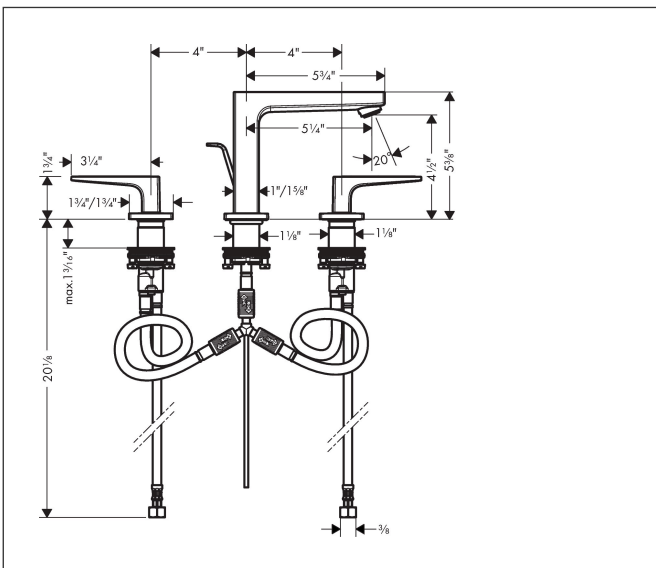

Brand hansgrohe
Art. Name **Metropol** Widespread Faucet 110 with Lever Handles and Pop-Up Drain, 1.2 GPM
Art. Nr. 32516341
Surface Brushed Black Chrome
Pos. 1

Product Picture

Features

- Consists of: Widespread faucet
- Handle design: lever handle
- Spray pattern: aerated spray
- Maximum flow rate (at 3 bar): 4.5 l/min
- Ceramic valves hot/cold 90°
- Pop-up drain G 1

Drawing

Technology